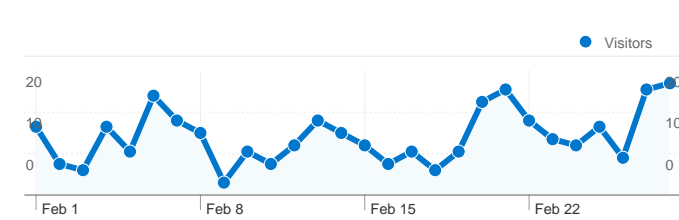

Site Usage

294 Visits

21.43% Bounce Rate

1,246 Pageviews

00:03:17 Avg. Time on Site

4.24 Pages/Visit

47.96% % New Visits

Visitors Overview

189 people visited this site

294 Visits

189 Absolute Unique Visitors

1,246 Pageviews

4.24 Average Pageviews

00:03:17 Time on Site

21.43% Bounce Rate

47.96% New Visits

All traffic sources sent a total of 294 visits

23.47% Direct Traffic

11.56% Referring Sites

64.97% Search Engines

- Search Engines
191.00 (64.97%)
- Direct Traffic
69.00 (23.47%)
- Referring Sites
34.00 (11.56%)

294 visits came from 5 countries/territories

Site Usage

Country/Territory	Visits	Pages/Visit	Avg. Time on Site	% New Visits	Bounce Rate
United Kingdom	287	4.24	00:03:17	47.04%	21.25%
Ireland	3	5.33	00:01:30	100.00%	66.67%
Germany	2	2.00	00:00:09	100.00%	0.00%
Egypt	1	6.00	00:12:22	0.00%	0.00%
United States	1	4.00	00:04:21	100.00%	0.00%