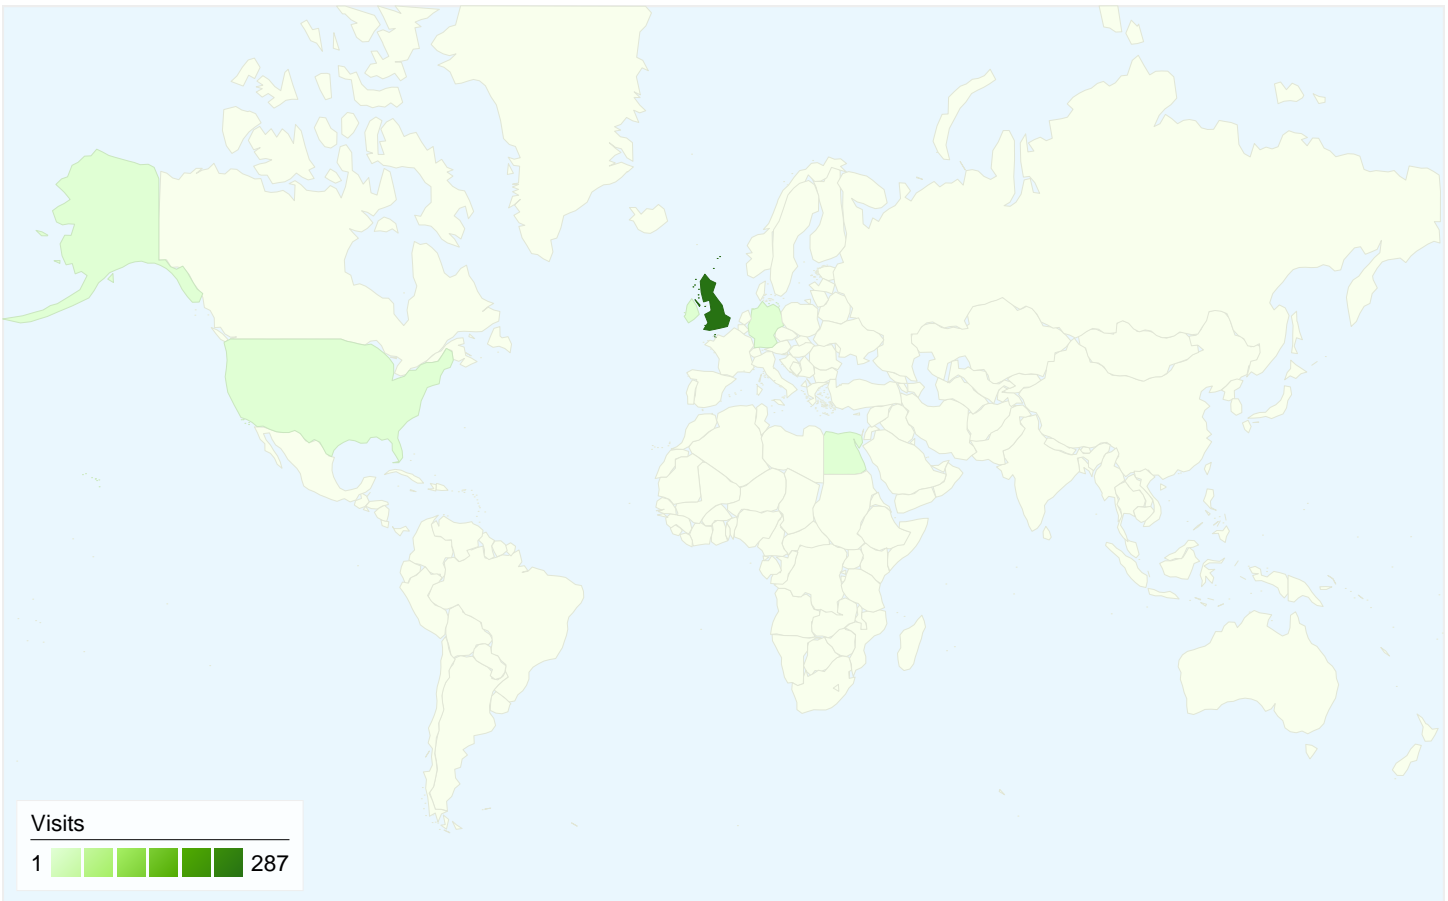

All traffic sources sent a total of 294 visits

23.47% Direct Traffic

11.56% Referring Sites

64.97% Search Engines

- Search Engines
191.00 (64.97%)
- Direct Traffic
69.00 (23.47%)
- Referring Sites
34.00 (11.56%)

294 visits came from 5 countries/territories

Site Usage

Country/Territory	Visits	Pages/Visit	Avg. Time on Site	% New Visits	Bounce Rate
United Kingdom	287	4.24	00:03:17	47.04%	21.25%
Ireland	3	5.33	00:01:30	100.00%	66.67%
Germany	2	2.00	00:00:09	100.00%	0.00%
Egypt	1	6.00	00:12:22	0.00%	0.00%
United States	1	4.00	00:04:21	100.00%	0.00%