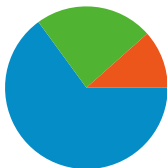

Traffic Sources Overview

- **Search Engines**
  191.00 (64.97%)
- **Direct Traffic**
  69.00 (23.47%)
- **Referring Sites**
  34.00 (11.56%)

Content Overview

Pages	Pageviews	% Pageviews
/	328	26.32%
/teams.html	191	15.33%
/galleries.php	171	13.72%
/index.php	118	9.47%
/events.php	76	6.10%