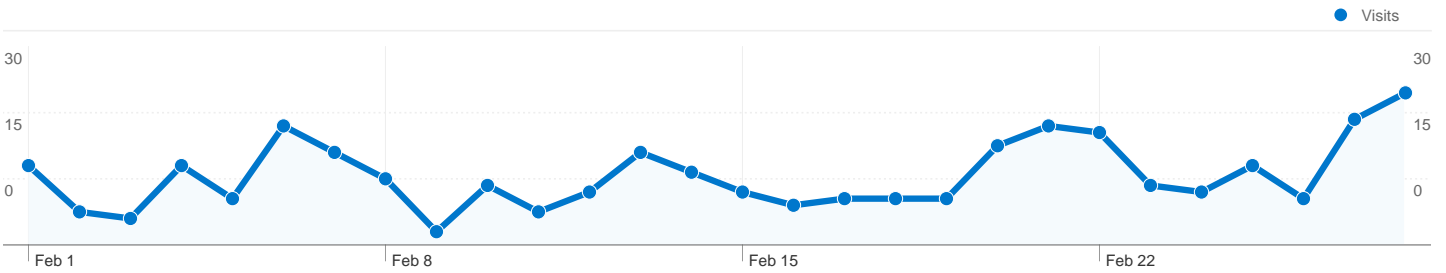

Site Usage

294 Visits

21.43% Bounce Rate

1,246 Pageviews

00:03:17 Avg. Time on Site

4.24 Pages/Visit

47.96% % New Visits

Visitors Overview

189 people visited this site

294 Visits

189 Absolute Unique Visitors

1,246 Pageviews

4.24 Average Pageviews

00:03:17 Time on Site

21.43% Bounce Rate

47.96% New Visits

All traffic sources sent a total of 294 visits

23.47% Direct Traffic

11.56% Referring Sites

64.97% Search Engines

- Search Engines
191.00 (64.97%)
- Direct Traffic
69.00 (23.47%)
- Referring Sites
34.00 (11.56%)

294 visits came from 5 countries/territories

Site Usage

Country/Territory	Visits	Pages/Visit	Avg. Time on Site	% New Visits	Bounce Rate
United Kingdom	287	4.24	00:03:17	47.04%	21.25%
Ireland	3	5.33	00:01:30	100.00%	66.67%
Germany	2	2.00	00:00:09	100.00%	0.00%
Egypt	1	6.00	00:12:22	0.00%	0.00%
United States	1	4.00	00:04:21	100.00%	0.00%