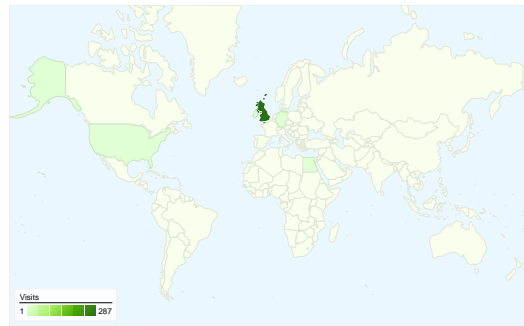

Site Usage

294 Visits

21.43% Bounce Rate

1,246 Pageviews

00:03:17 Avg. Time on Site

4.24 Pages/Visit

47.96% % New Visits

Visitors Overview

Visitors
189

Map Overlay

Traffic Sources Overview

- **Search Engines**
191.00 (64.97%)
- **Direct Traffic**
69.00 (23.47%)
- **Referring Sites**
34.00 (11.56%)

Content Overview

Pages	Pageviews	% Pageviews
/	328	26.32%
/teams.html	191	15.33%
/galleries.php	171	13.72%
/index.php	118	9.47%
/events.php	76	6.10%

All traffic sources sent a total of 294 visits

23.47% Direct Traffic

11.56% Referring Sites

64.97% Search Engines

- Search Engines
191.00 (64.97%)
- Direct Traffic
69.00 (23.47%)
- Referring Sites
34.00 (11.56%)

294 visits came from 5 countries/territories

Site Usage

Country/Territory	Visits	Pages/Visit	Avg. Time on Site	% New Visits	Bounce Rate
United Kingdom	287	4.24	00:03:17	47.04%	21.25%
Ireland	3	5.33	00:01:30	100.00%	66.67%
Germany	2	2.00	00:00:09	100.00%	0.00%
Egypt	1	6.00	00:12:22	0.00%	0.00%
United States	1	4.00	00:04:21	100.00%	0.00%