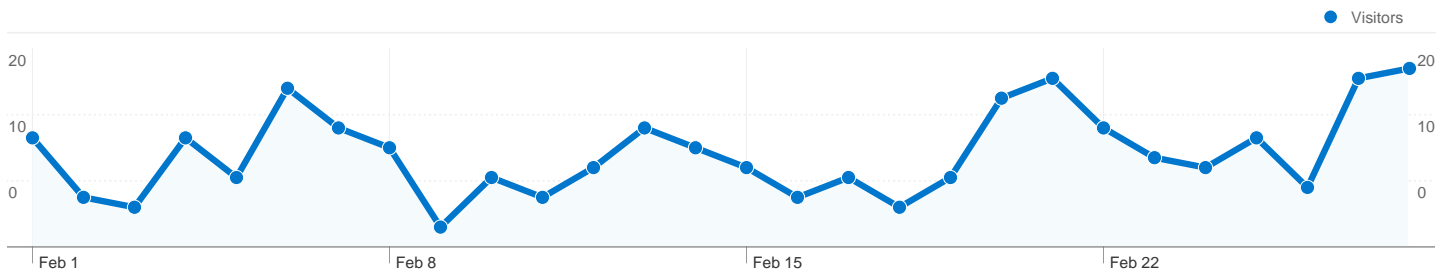

Site Usage

294 Visits

21.43% Bounce Rate

1,246 Pageviews

00:03:17 Avg. Time on Site

4.24 Pages/Visit

47.96% % New Visits

Visitors Overview

Visitors
189

Map Overlay

Traffic Sources Overview

- **Search Engines**
191.00 (64.97%)
- **Direct Traffic**
69.00 (23.47%)
- **Referring Sites**
34.00 (11.56%)

Content Overview

Pages	Pageviews	% Pageviews
/	328	26.32%
/teams.html	191	15.33%
/galleries.php	171	13.72%
/index.php	118	9.47%
/events.php	76	6.10%

189 people visited this site

294 Visits

189 Absolute Unique Visitors

1,246 Pageviews

4.24 Average Pageviews

00:03:17 Time on Site

21.43% Bounce Rate

47.96% New Visits

294 visits came from 5 countries/territories

Site Usage

Country/Territory	Visits	Pages/Visit	Avg. Time on Site	% New Visits	Bounce Rate
United Kingdom	287	4.24	00:03:17	47.04%	21.25%
Ireland	3	5.33	00:01:30	100.00%	66.67%
Germany	2	2.00	00:00:09	100.00%	0.00%
Egypt	1	6.00	00:12:22	0.00%	0.00%
United States	1	4.00	00:04:21	100.00%	0.00%