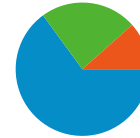

Technical Profile

Browser	Visits	% visits	Connection Speed	Visits	% visits
Internet Explorer	248	84.35%	DSL	112	38.10%
Firefox	17	5.78%	Unknown	86	29.25%
Safari	14	4.76%	Cable	73	24.83%
Chrome	13	4.42%	Dialup	12	4.08%
Playstation 3	1	0.34%	T1	8	2.72%

All traffic sources sent a total of 294 visits

23.47% Direct Traffic

11.56% Referring Sites

64.97% Search Engines

- Search Engines
191.00 (64.97%)
- Direct Traffic
69.00 (23.47%)
- Referring Sites
34.00 (11.56%)