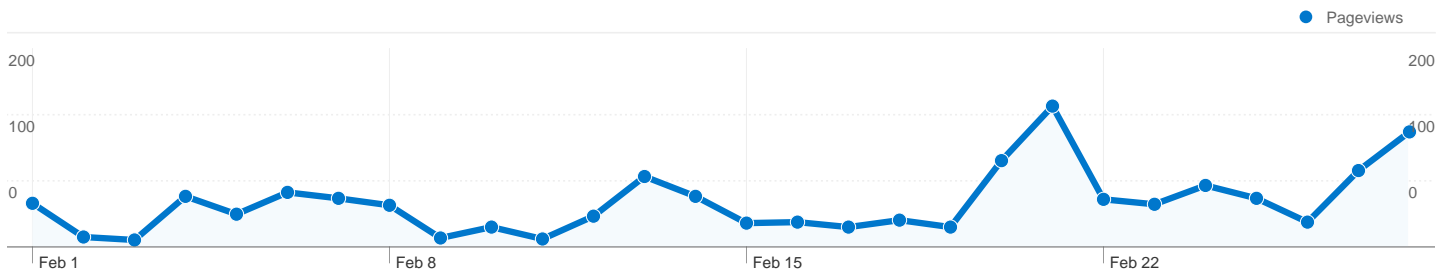

Pages on this site were viewed a total of 1,246 times

1,246 Pageviews

854 Unique Views

21.43% Bounce Rate

Top Content

Pages	Pageviews	% Pageviews
/	328	26.32%
/teams.html	191	15.33%
/galleries.php	171	13.72%
/index.php	118	9.47%
/events.php	76	6.10%