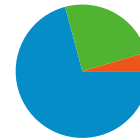

Pages	Pageviews	% Pageviews
/	507	25.50%
/galleries.php	310	15.59%
/events.php	193	9.71%
/teams.html	178	8.95%
/index.php	169	8.50%

**280 people visited this site**

 **463** Visits

 **280** Absolute Unique Visitors

 **1,988** Pageviews

 **4.29** Average Pageviews

 **00:03:39** Time on Site

 **14.47%** Bounce Rate

 **42.12%** New Visits

**Technical Profile**

Browser	Visits	% visits	Connection Speed	Visits	% visits
Internet Explorer	389	84.02%	DSL	167	36.07%
Chrome	31	6.70%	Unknown	157	33.91%
Firefox	21	4.54%	Cable	98	21.17%
Safari	20	4.32%	T1	24	5.18%
BlackBerry9520	1	0.22%	Dialup	11	2.38%

All traffic sources sent a total of 463 visits

 24.62% Direct Traffic

 4.54% Referring Sites

 70.84% Search Engines

- Search Engines  
328.00 (70.84%)
- Direct Traffic  
114.00 (24.62%)
- Referring Sites  
21.00 (4.54%)