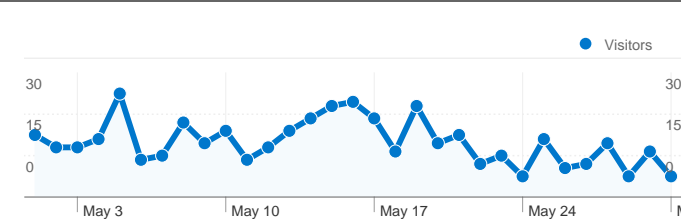

**Site Usage**

**463** Visits

**14.47%** Bounce Rate

**1,988** Pageviews

**00:03:39** Avg. Time on Site

**4.29** Pages/Visit

**42.12%** % New Visits

**Visitors Overview**

All traffic sources sent a total of 463 visits

 24.62% Direct Traffic

 4.54% Referring Sites

 70.84% Search Engines

- Search Engines  
328.00 (70.84%)
- Direct Traffic  
114.00 (24.62%)
- Referring Sites  
21.00 (4.54%)

**463 visits came from 8 countries/territories**

Site Usage

<b>Visits</b> <b>463</b> % of Site Total: 100.00%	<b>Pages/Visit</b> <b>4.29</b> Site Avg: 4.29 (0.00%)	<b>Avg. Time on Site</b> <b>00:03:39</b> Site Avg: 00:03:39 (0.00%)	<b>% New Visits</b> <b>42.12%</b> Site Avg: 42.12% (0.00%)	<b>Bounce Rate</b> <b>14.47%</b> Site Avg: 14.47% (0.00%)	
Country/Territory	Visits	Pages/Visit	Avg. Time on Site	% New Visits	Bounce Rate
United Kingdom	440	4.32	00:03:43	42.27%	14.55%
(not set)	11	4.00	00:03:29	45.45%	0.00%
Germany	3	4.67	00:02:57	66.67%	0.00%
Australia	3	3.33	00:01:01	0.00%	0.00%
Spain	3	4.33	00:02:10	0.00%	33.33%
Russia	1	1.00	00:00:00	100.00%	100.00%
Ireland	1	1.00	00:00:00	100.00%	100.00%
Netherlands	1	2.00	00:00:13	0.00%	0.00%

Pages on this site were viewed a total of 1,988 times

1,988 Pageviews

1,447 Unique Views

14.47% Bounce Rate