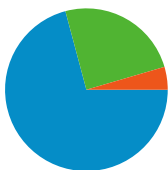

Traffic Sources Overview

- **Search Engines**
  328.00 (70.84%)
- **Direct Traffic**
  114.00 (24.62%)
- **Referring Sites**
  21.00 (4.54%)

Content Overview

Pages	Pageviews	% Pageviews
/	507	25.50%
/galleries.php	310	15.59%
/events.php	193	9.71%
/teams.html	178	8.95%
/index.php	169	8.50%