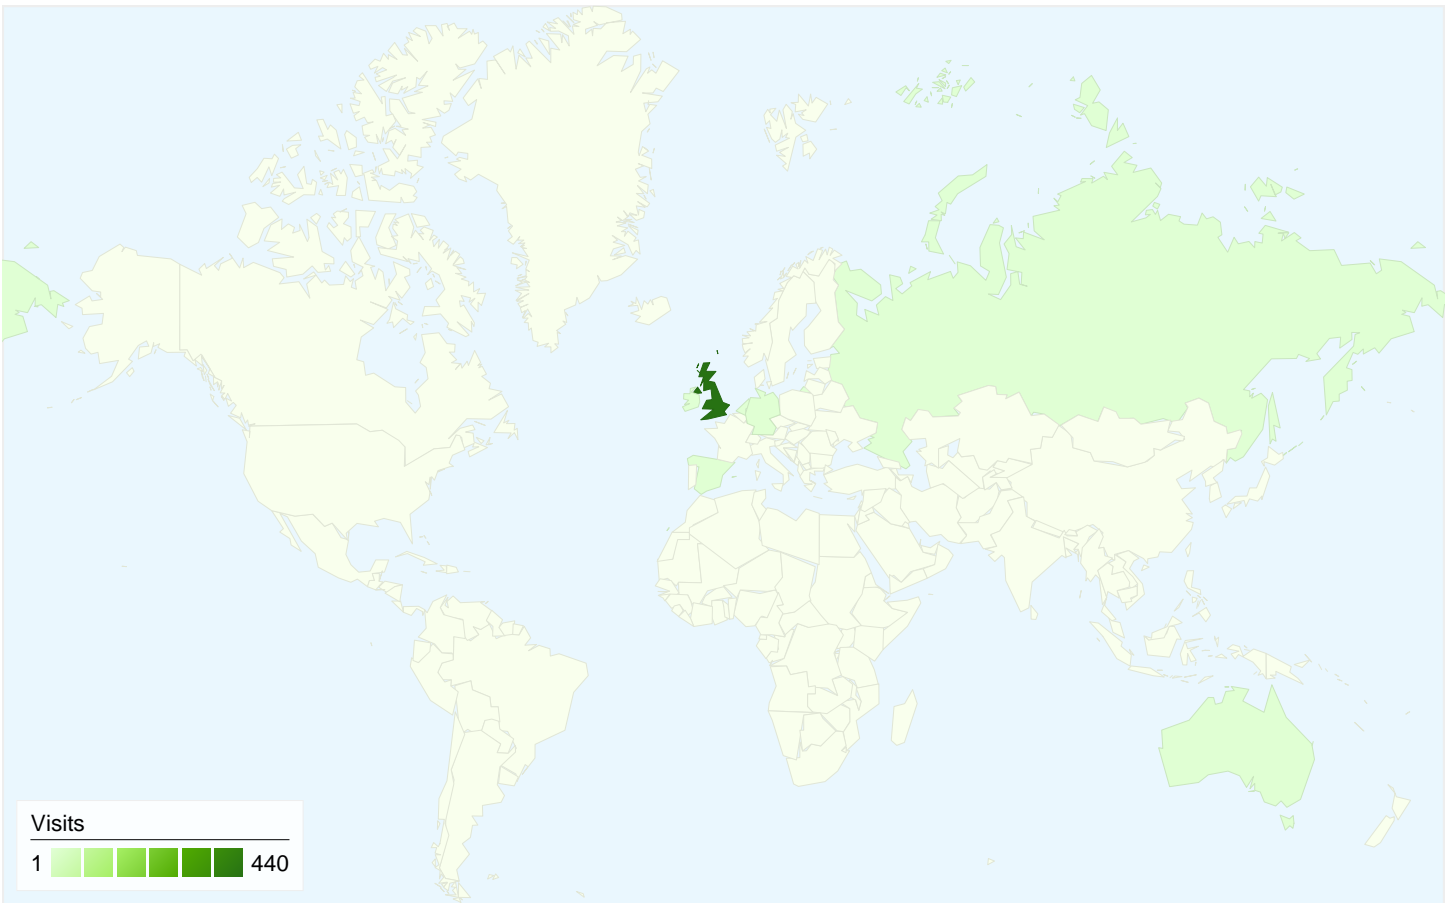

**Visitors**  
**280**

**Map Overlay**

**Traffic Sources Overview**

- **Search Engines**  
328.00 (70.84%)
- **Direct Traffic**  
114.00 (24.62%)
- **Referring Sites**  
21.00 (4.54%)

**Content Overview**

All traffic sources sent a total of 463 visits

 24.62% Direct Traffic

 4.54% Referring Sites

 70.84% Search Engines

- Search Engines  
328.00 (70.84%)
- Direct Traffic  
114.00 (24.62%)
- Referring Sites  
21.00 (4.54%)

**463 visits came from 8 countries/territories**

Site Usage

<b>Visits</b> <b>463</b> % of Site Total: 100.00%	<b>Pages/Visit</b> <b>4.29</b> Site Avg: 4.29 (0.00%)	<b>Avg. Time on Site</b> <b>00:03:39</b> Site Avg: 00:03:39 (0.00%)	<b>% New Visits</b> <b>42.12%</b> Site Avg: 42.12% (0.00%)	<b>Bounce Rate</b> <b>14.47%</b> Site Avg: 14.47% (0.00%)	
Country/Territory	Visits	Pages/Visit	Avg. Time on Site	% New Visits	Bounce Rate
United Kingdom	440	4.32	00:03:43	42.27%	14.55%
(not set)	11	4.00	00:03:29	45.45%	0.00%
Germany	3	4.67	00:02:57	66.67%	0.00%
Australia	3	3.33	00:01:01	0.00%	0.00%
Spain	3	4.33	00:02:10	0.00%	33.33%
Russia	1	1.00	00:00:00	100.00%	100.00%
Ireland	1	1.00	00:00:00	100.00%	100.00%
Netherlands	1	2.00	00:00:13	0.00%	0.00%