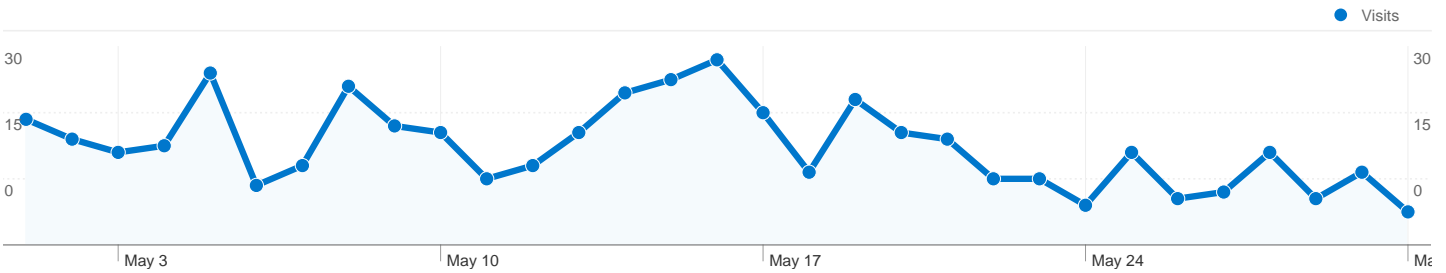

**Site Usage**

**463** Visits

**14.47%** Bounce Rate

**1,988** Pageviews

**00:03:39** Avg. Time on Site

**4.29** Pages/Visit

**42.12%** % New Visits

**Visitors Overview**

Pages	Pageviews	% Pageviews
/	507	25.50%
/galleries.php	310	15.59%
/events.php	193	9.71%
/teams.html	178	8.95%
/index.php	169	8.50%

**280 people visited this site**

 **463** Visits

 **280** Absolute Unique Visitors

 **1,988** Pageviews

 **4.29** Average Pageviews

 **00:03:39** Time on Site

 **14.47%** Bounce Rate

 **42.12%** New Visits

**Technical Profile**

Browser	Visits	% visits	Connection Speed	Visits	% visits
Internet Explorer	389	84.02%	DSL	167	36.07%
Chrome	31	6.70%	Unknown	157	33.91%
Firefox	21	4.54%	Cable	98	21.17%
Safari	20	4.32%	T1	24	5.18%
BlackBerry9520	1	0.22%	Dialup	11	2.38%

All traffic sources sent a total of 463 visits

 24.62% Direct Traffic

 4.54% Referring Sites

 70.84% Search Engines

- Search Engines  
328.00 (70.84%)
- Direct Traffic  
114.00 (24.62%)
- Referring Sites  
21.00 (4.54%)