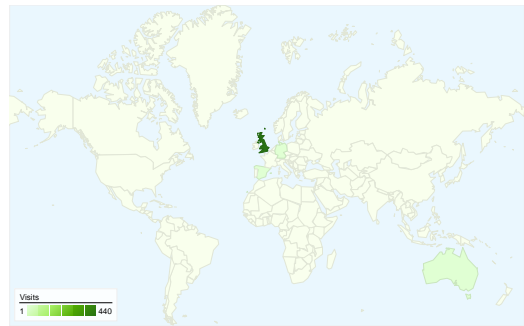

**Site Usage**

**463** Visits

**14.47%** Bounce Rate

**1,988** Pageviews

**00:03:39** Avg. Time on Site

**4.29** Pages/Visit

**42.12%** % New Visits

**Visitors Overview**

**Visitors**  
**280**

**Map Overlay**

**Traffic Sources Overview**

- **Search Engines**  
328.00 (70.84%)
- **Direct Traffic**  
114.00 (24.62%)
- **Referring Sites**  
21.00 (4.54%)

**Content Overview**

All traffic sources sent a total of 463 visits

 24.62% Direct Traffic

 4.54% Referring Sites

 70.84% Search Engines

- Search Engines  
328.00 (70.84%)
- Direct Traffic  
114.00 (24.62%)
- Referring Sites  
21.00 (4.54%)

**463 visits came from 8 countries/territories**

Site Usage

<b>Visits</b> <b>463</b> % of Site Total: 100.00%	<b>Pages/Visit</b> <b>4.29</b> Site Avg: 4.29 (0.00%)	<b>Avg. Time on Site</b> <b>00:03:39</b> Site Avg: 00:03:39 (0.00%)	<b>% New Visits</b> <b>42.12%</b> Site Avg: 42.12% (0.00%)	<b>Bounce Rate</b> <b>14.47%</b> Site Avg: 14.47% (0.00%)	
Country/Territory	Visits	Pages/Visit	Avg. Time on Site	% New Visits	Bounce Rate
United Kingdom	440	4.32	00:03:43	42.27%	14.55%
(not set)	11	4.00	00:03:29	45.45%	0.00%
Germany	3	4.67	00:02:57	66.67%	0.00%
Australia	3	3.33	00:01:01	0.00%	0.00%
Spain	3	4.33	00:02:10	0.00%	33.33%
Russia	1	1.00	00:00:00	100.00%	100.00%
Ireland	1	1.00	00:00:00	100.00%	100.00%
Netherlands	1	2.00	00:00:13	0.00%	0.00%