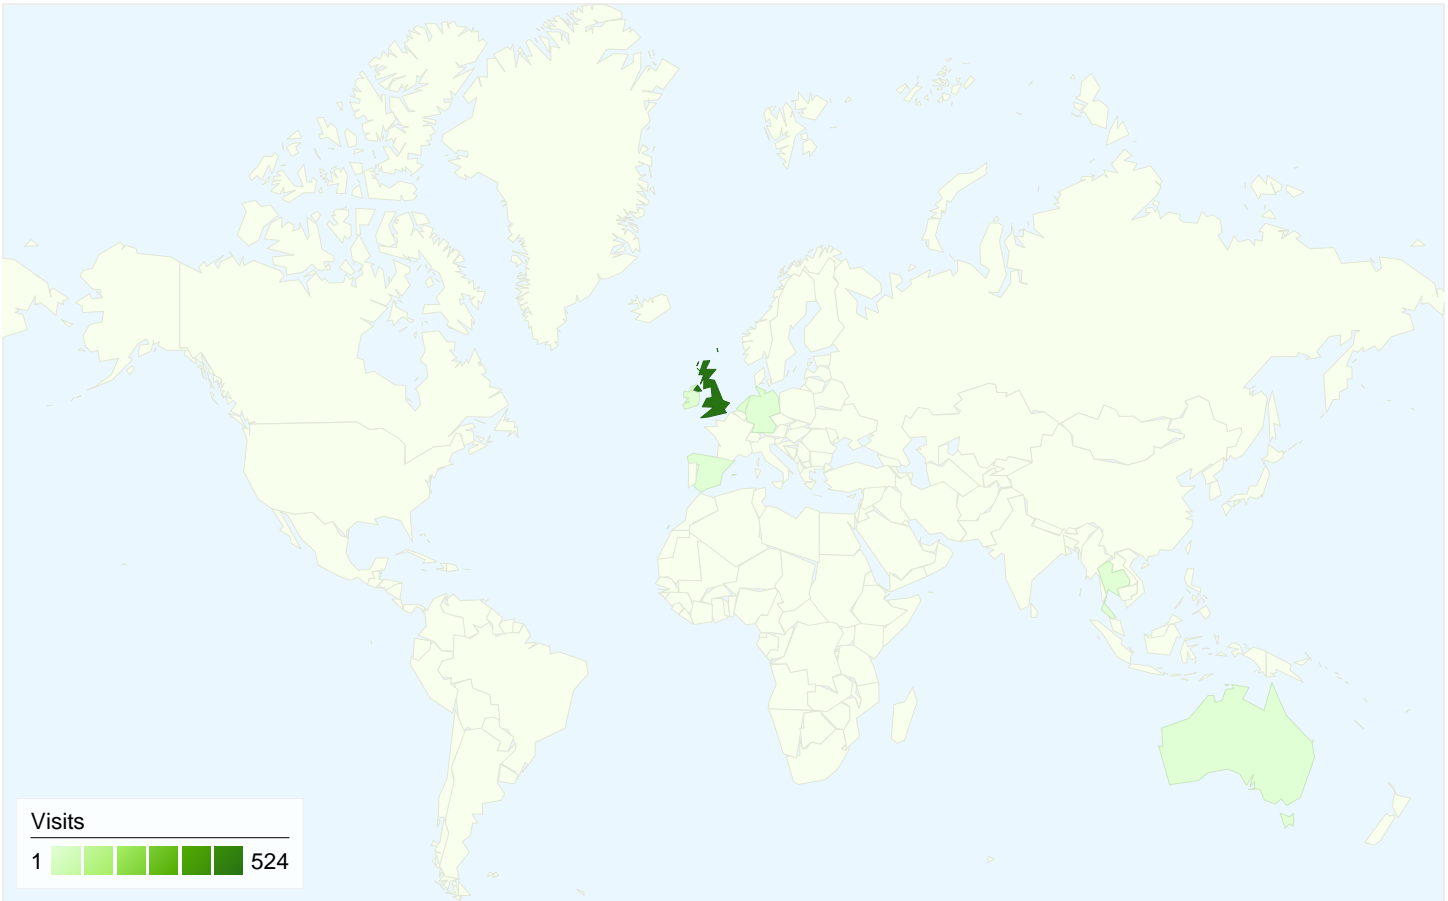

All traffic sources sent a total of 536 visits

22.39% Direct Traffic

4.66% Referring Sites

72.95% Search Engines

- Search Engines
391.00 (72.95%)
- Direct Traffic
120.00 (22.39%)
- Referring Sites
25.00 (4.66%)

536 visits came from 7 countries/territories

Site Usage

| Visits 536 % of Site Total: 100.00% | Pages/Visit 4.34 Site Avg: 4.34 (0.00%) | Avg. Time on Site 00:04:01 Site Avg: 00:04:01 (0.00%) | % New Visits 43.66% Site Avg: 43.66% (0.00%) | Bounce Rate 13.99% Site Avg: 13.99% (0.00%) | |
|--|--|--|---|--|-------------|
| Country/Territory | Visits | Pages/Visit | Avg. Time on Site | % New Visits | Bounce Rate |
| United Kingdom | 524 | 4.35 | 00:04:04 | 42.75% | 13.55% |
| Ireland | 4 | 2.25 | 00:00:34 | 100.00% | 50.00% |
| Netherlands | 3 | 4.67 | 00:03:19 | 66.67% | 0.00% |
| Germany | 2 | 4.00 | 00:01:26 | 100.00% | 50.00% |
| Thailand | 1 | 1.00 | 00:00:00 | 100.00% | 100.00% |
| Australia | 1 | 5.00 | 00:02:37 | 0.00% | 0.00% |
| Spain | 1 | 10.00 | 00:01:13 | 100.00% | 0.00% |