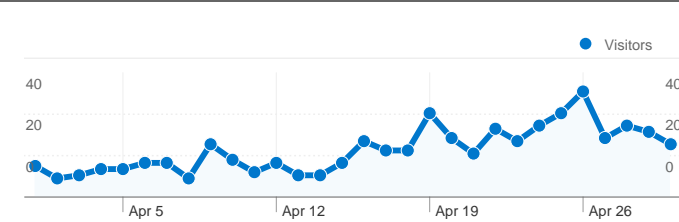

Site Usage

536 Visits

13.99% Bounce Rate

2,325 Pageviews

00:04:01 Avg. Time on Site

4.34 Pages/Visit

43.66% % New Visits

Visitors Overview

311 people visited this site

536 Visits

311 Absolute Unique Visitors

2,325 Pageviews

4.34 Average Pageviews

00:04:01 Time on Site

13.99% Bounce Rate

43.66% New Visits

536 visits came from 7 countries/territories

Site Usage

| Visits 536 % of Site Total: 100.00% | Pages/Visit 4.34 Site Avg: 4.34 (0.00%) | Avg. Time on Site 00:04:01 Site Avg: 00:04:01 (0.00%) | % New Visits 43.66% Site Avg: 43.66% (0.00%) | Bounce Rate 13.99% Site Avg: 13.99% (0.00%) | |
|--|--|--|---|--|-------------|
| Country/Territory | Visits | Pages/Visit | Avg. Time on Site | % New Visits | Bounce Rate |
| United Kingdom | 524 | 4.35 | 00:04:04 | 42.75% | 13.55% |
| Ireland | 4 | 2.25 | 00:00:34 | 100.00% | 50.00% |
| Netherlands | 3 | 4.67 | 00:03:19 | 66.67% | 0.00% |
| Germany | 2 | 4.00 | 00:01:26 | 100.00% | 50.00% |
| Thailand | 1 | 1.00 | 00:00:00 | 100.00% | 100.00% |
| Australia | 1 | 5.00 | 00:02:37 | 0.00% | 0.00% |
| Spain | 1 | 10.00 | 00:01:13 | 100.00% | 0.00% |

Pages on this site were viewed a total of 2,325 times

2,325 Pageviews

1,743 Unique Views

13.99% Bounce Rate

Top Content

| Pages | Pageviews | % Pageviews |
|----------------|-----------|-------------|
| / | 569 | 24.47% |
| /galleries.php | 414 | 17.81% |
| /teams.html | 296 | 12.73% |
| /index.php | 175 | 7.53% |
| /events.php | 141 | 6.06% |