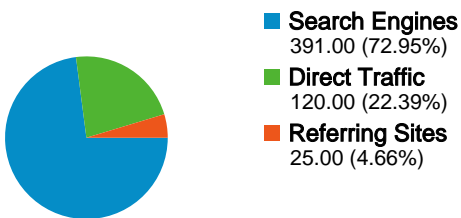

Traffic Sources Overview

Content Overview

Pages	Pageviews	% Pageviews
/	569	24.47%
/galleries.php	414	17.81%
/teams.html	296	12.73%
/index.php	175	7.53%
/events.php	141	6.06%