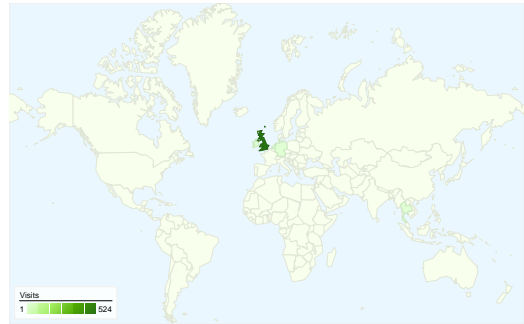

Map Overlay