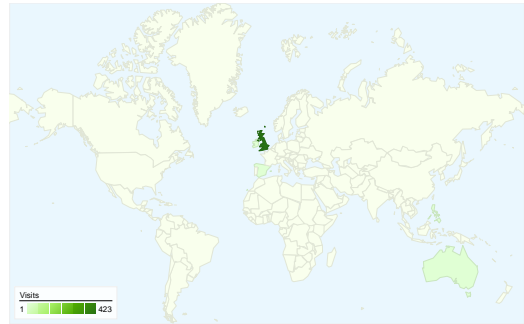

**Site Usage**

**432** Visits

**15.74%** Bounce Rate

**1,810** Pageviews

**00:03:08** Avg. Time on Site

**4.19** Pages/Visit

**40.51%** % New Visits

**Visitors Overview**

**Visitors**  
**236**

**Map Overlay**

**Traffic Sources Overview**

- **Search Engines**  
336.00 (77.78%)
- **Direct Traffic**  
79.00 (18.29%)
- **Referring Sites**  
17.00 (3.94%)

**Content Overview**

Pages	Pageviews	% Pageviews
/	464	25.64%
/galleries.php	291	16.08%
/teams.html	254	14.03%
/index.php	176	9.72%
/i_gallery.php?category=32&se	99	5.47%

All traffic sources sent a total of 432 visits

18.29% Direct Traffic

3.94% Referring Sites

77.78% Search Engines

- Search Engines  
336.00 (77.78%)
- Direct Traffic  
79.00 (18.29%)
- Referring Sites  
17.00 (3.94%)

**432 visits came from 7 countries/territories**

Site Usage						
Visits	Pages/Visit	Avg. Time on Site	% New Visits	Bounce Rate		
<b>432</b> % of Site Total: 100.00%	<b>4.19</b> Site Avg: 4.19 (0.00%)	<b>00:03:08</b> Site Avg: 00:03:08 (0.00%)	<b>40.51%</b> Site Avg: 40.51% (0.00%)	<b>15.74%</b> Site Avg: 15.74% (0.00%)		
Country/Territory	Visits	Pages/Visit	Avg. Time on Site	% New Visits	Bounce Rate	
United Kingdom	<b>423</b>	4.19	00:03:09	39.95%	15.37%	
Spain	<b>2</b>	4.00	00:01:07	50.00%	0.00%	
Ireland	<b>2</b>	1.00	00:00:00	100.00%	100.00%	
Australia	<b>2</b>	1.50	00:00:09	0.00%	50.00%	
Philippines	<b>1</b>	10.00	00:02:43	100.00%	0.00%	
United States	<b>1</b>	9.00	00:06:09	100.00%	0.00%	
Germany	<b>1</b>	7.00	00:08:48	100.00%	0.00%	