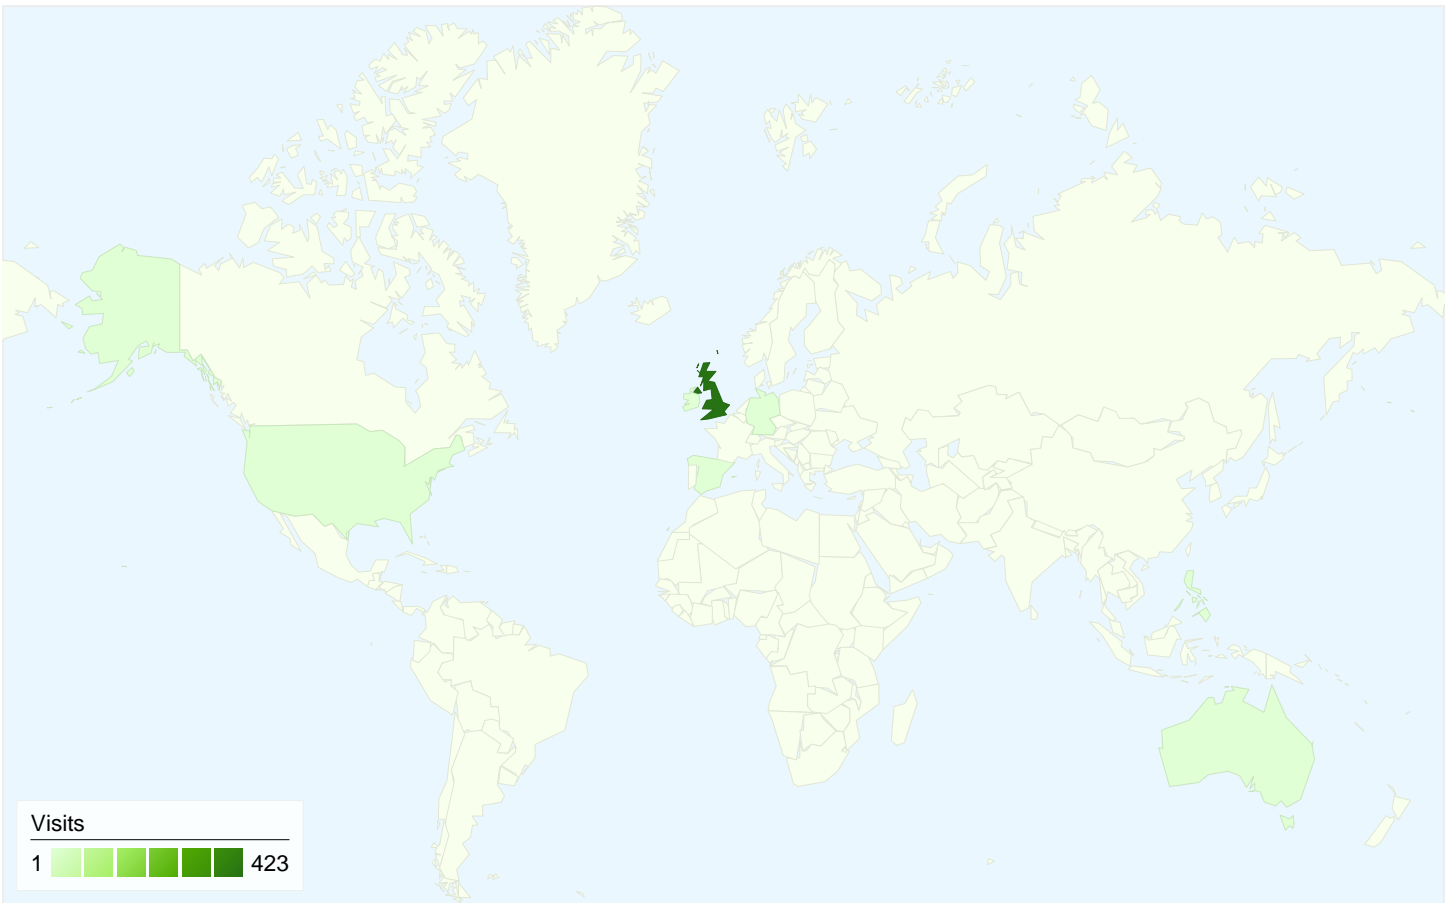

**Visitors**  
**236**

**Map Overlay**

**Traffic Sources Overview**

- **Search Engines**  
336.00 (77.78%)
- **Direct Traffic**  
79.00 (18.29%)
- **Referring Sites**  
17.00 (3.94%)

**Content Overview**

Pages	Pageviews	% Pageviews
/	464	25.64%
/galleries.php	291	16.08%
/teams.html	254	14.03%
/index.php	176	9.72%
/i_gallery.php?category=32&se	99	5.47%

All traffic sources sent a total of 432 visits

18.29% Direct Traffic

3.94% Referring Sites

77.78% Search Engines

- Search Engines  
336.00 (77.78%)
- Direct Traffic  
79.00 (18.29%)
- Referring Sites  
17.00 (3.94%)

**432 visits came from 7 countries/territories**

Site Usage						
Visits	Pages/Visit	Avg. Time on Site	% New Visits	Bounce Rate		
<b>432</b> % of Site Total: 100.00%	<b>4.19</b> Site Avg: 4.19 (0.00%)	<b>00:03:08</b> Site Avg: 00:03:08 (0.00%)	<b>40.51%</b> Site Avg: 40.51% (0.00%)	<b>15.74%</b> Site Avg: 15.74% (0.00%)		
Country/Territory	Visits	Pages/Visit	Avg. Time on Site	% New Visits	Bounce Rate	
United Kingdom	<b>423</b>	4.19	00:03:09	39.95%	15.37%	
Spain	<b>2</b>	4.00	00:01:07	50.00%	0.00%	
Ireland	<b>2</b>	1.00	00:00:00	100.00%	100.00%	
Australia	<b>2</b>	1.50	00:00:09	0.00%	50.00%	
Philippines	<b>1</b>	10.00	00:02:43	100.00%	0.00%	
United States	<b>1</b>	9.00	00:06:09	100.00%	0.00%	
Germany	<b>1</b>	7.00	00:08:48	100.00%	0.00%	