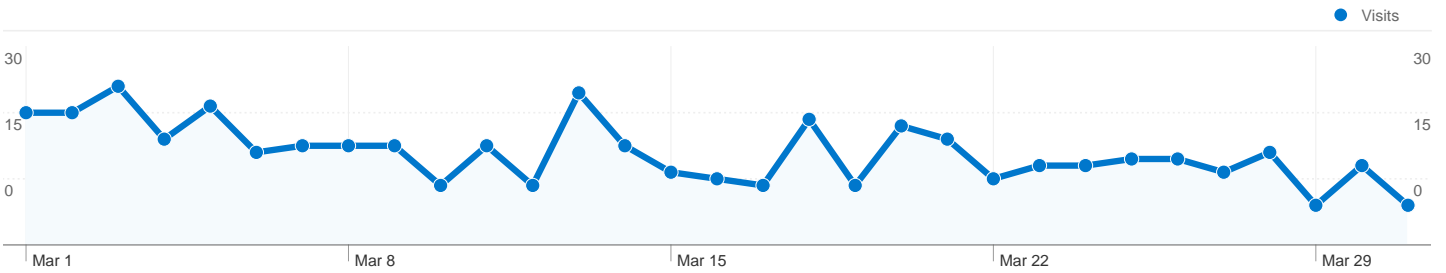

All traffic sources sent a total of 432 visits

18.29% Direct Traffic

3.94% Referring Sites

77.78% Search Engines

- Search Engines
  336.00 (77.78%)
- Direct Traffic
  79.00 (18.29%)
- Referring Sites
  17.00 (3.94%)

Top Traffic Sources

Sources	Visits	% visits	Keywords	Visits	% visits
google (organic)	313	72.45%	pex hill jfc	217	64.58%
(direct) ((none))	79	18.29%	pex hill	52	15.48%
bing (organic)	13	3.01%	pexhill	11	3.27%
yahoo (organic)	8	1.85%	pexhill jfc	10	2.98%
172.29.25.248:15871 (referral)	3	0.69%	pexhilljfc	8	2.38%