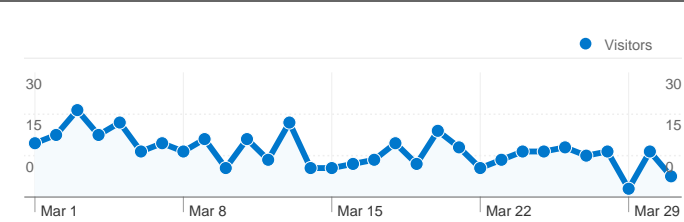

**Site Usage**

**432** Visits

**15.74%** Bounce Rate

**1,810** Pageviews

**00:03:08** Avg. Time on Site

**4.19** Pages/Visit

**40.51%** % New Visits

**Visitors Overview**

**236 people visited this site**

**432** Visits

**236** Absolute Unique Visitors

**1,810** Pageviews

**4.19** Average Pageviews

**00:03:08** Time on Site

**15.74%** Bounce Rate

**40.51%** New Visits

**432 visits came from 7 countries/territories**

Site Usage						
Visits	Pages/Visit	Avg. Time on Site	% New Visits	Bounce Rate		
<b>432</b> % of Site Total: 100.00%	<b>4.19</b> Site Avg: 4.19 (0.00%)	<b>00:03:08</b> Site Avg: 00:03:08 (0.00%)	<b>40.51%</b> Site Avg: 40.51% (0.00%)	<b>15.74%</b> Site Avg: 15.74% (0.00%)		
Country/Territory	Visits	Pages/Visit	Avg. Time on Site	% New Visits	Bounce Rate	
United Kingdom	<b>423</b>	4.19	00:03:09	39.95%	15.37%	
Spain	<b>2</b>	4.00	00:01:07	50.00%	0.00%	
Ireland	<b>2</b>	1.00	00:00:00	100.00%	100.00%	
Australia	<b>2</b>	1.50	00:00:09	0.00%	50.00%	
Philippines	<b>1</b>	10.00	00:02:43	100.00%	0.00%	
United States	<b>1</b>	9.00	00:06:09	100.00%	0.00%	
Germany	<b>1</b>	7.00	00:08:48	100.00%	0.00%	

Pages on this site were viewed a total of 1,810 times

1,810 Pageviews

1,300 Unique Views

15.74% Bounce Rate