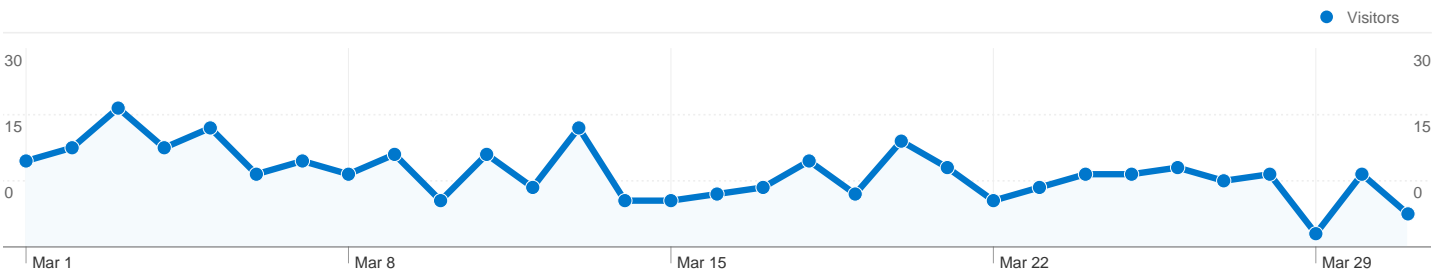

**Site Usage**

**432** Visits

**15.74%** Bounce Rate

**1,810** Pageviews

**00:03:08** Avg. Time on Site

**4.19** Pages/Visit

**40.51%** % New Visits

**Visitors Overview**

**Visitors**  
**236**

**Map Overlay**

**Traffic Sources Overview**

- **Search Engines**  
336.00 (77.78%)
- **Direct Traffic**  
79.00 (18.29%)
- **Referring Sites**  
17.00 (3.94%)

**Content Overview**

Pages	Pageviews	% Pageviews
/	464	25.64%
/galleries.php	291	16.08%
/teams.html	254	14.03%
/index.php	176	9.72%
/i_gallery.php?category=32&se	99	5.47%

**236 people visited this site**

**432** Visits

**236** Absolute Unique Visitors

**1,810** Pageviews

**4.19** Average Pageviews

**00:03:08** Time on Site

**15.74%** Bounce Rate

**40.51%** New Visits

Pages on this site were viewed a total of 1,810 times

1,810 Pageviews

1,300 Unique Views

15.74% Bounce Rate