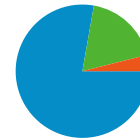

**236 people visited this site**

**432** Visits

**236** Absolute Unique Visitors

**1,810** Pageviews

**4.19** Average Pageviews

**00:03:08** Time on Site

**15.74%** Bounce Rate

**40.51%** New Visits

**Technical Profile**

Browser	Visits	% visits	Connection Speed	Visits	% visits
Internet Explorer	361	83.56%	DSL	154	35.65%
Chrome	34	7.87%	Cable	150	34.72%
Firefox	21	4.86%	Unknown	99	22.92%
Safari	13	3.01%	T1	13	3.01%
Mozilla	2	0.46%	Dialup	11	2.55%

All traffic sources sent a total of 432 visits

18.29% Direct Traffic

3.94% Referring Sites

77.78% Search Engines

- Search Engines  
336.00 (77.78%)
- Direct Traffic  
79.00 (18.29%)
- Referring Sites  
17.00 (3.94%)