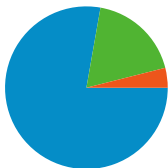

**Site Usage**

**432** Visits

**15.74%** Bounce Rate

**1,810** Pageviews

**00:03:08** Avg. Time on Site

**4.19** Pages/Visit

**40.51%** % New Visits

**Visitors Overview**

**Visitors**  
**236**

**Map Overlay**

**Traffic Sources Overview**

- **Search Engines**  
336.00 (77.78%)
- **Direct Traffic**  
79.00 (18.29%)
- **Referring Sites**  
17.00 (3.94%)

**Content Overview**

Pages	Pageviews	% Pageviews
/	464	25.64%
/galleries.php	291	16.08%
/teams.html	254	14.03%
/index.php	176	9.72%
/i_gallery.php?category=32&se	99	5.47%

**432 visits came from 7 countries/territories**

Site Usage						
Visits	Pages/Visit	Avg. Time on Site	% New Visits	Bounce Rate		
<b>432</b> % of Site Total: 100.00%	<b>4.19</b> Site Avg: 4.19 (0.00%)	<b>00:03:08</b> Site Avg: 00:03:08 (0.00%)	<b>40.51%</b> Site Avg: 40.51% (0.00%)	<b>15.74%</b> Site Avg: 15.74% (0.00%)		
Country/Territory	Visits	Pages/Visit	Avg. Time on Site	% New Visits	Bounce Rate	
United Kingdom	<b>423</b>	4.19	00:03:09	39.95%	15.37%	
Spain	<b>2</b>	4.00	00:01:07	50.00%	0.00%	
Ireland	<b>2</b>	1.00	00:00:00	100.00%	100.00%	
Australia	<b>2</b>	1.50	00:00:09	0.00%	50.00%	
Philippines	<b>1</b>	10.00	00:02:43	100.00%	0.00%	
United States	<b>1</b>	9.00	00:06:09	100.00%	0.00%	
Germany	<b>1</b>	7.00	00:08:48	100.00%	0.00%	

Pages on this site were viewed a total of 1,810 times

1,810 Pageviews

1,300 Unique Views

15.74% Bounce Rate