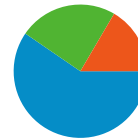

- Search Engines
  162.00 (59.56%)
- Referring Sites
  65.00 (23.90%)
- Direct Traffic
  45.00 (16.54%)

Top Traffic Sources

Sources	Visits	% visits	Keywords	Visits	% visits
google (organic)	135	49.63%	pex hill jfc	83	51.23%
(direct) ((none))	45	16.54%	pex hill	29	17.90%
advancedsearch.virginmedia.c	38	13.97%	pexhill	6	3.70%
yahoo (organic)	14	5.15%	www.pexhilljfc	4	2.47%
bing (organic)	9	3.31%	pex hill football	3	1.85%