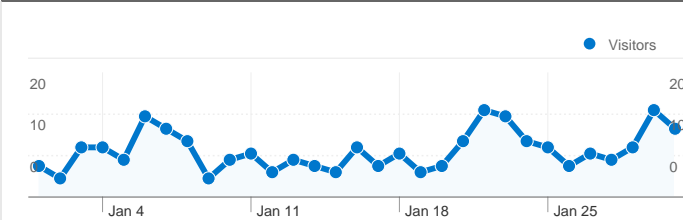

Site Usage

272 Visits

15.44% Bounce Rate

1,032 Pageviews

00:02:47 Avg. Time on Site

3.79 Pages/Visit

46.32% % New Visits

Visitors Overview

Visitors
166

Map Overlay

Traffic Sources Overview

- **Search Engines**
162.00 (59.56%)
- **Referring Sites**
65.00 (23.90%)
- **Direct Traffic**
45.00 (16.54%)

Content Overview

Pages	Pageviews	% Pageviews
/	308	29.84%
/teams.html	159	15.41%
/galleries.php	130	12.60%
/events.php	81	7.85%
/index.php	71	6.88%

166 people visited this site

272 Visits

166 Absolute Unique Visitors

1,032 Pageviews

3.79 Average Pageviews

00:02:47 Time on Site

15.44% Bounce Rate

46.32% New Visits

272 visits came from 4 countries/territories

Site Usage

Visits 272 % of Site Total: 100.00%	Pages/Visit 3.79 Site Avg: 3.79 (0.00%)	Avg. Time on Site 00:02:47 Site Avg: 00:02:47 (0.00%)	% New Visits 46.32% Site Avg: 46.32% (0.00%)	Bounce Rate 15.44% Site Avg: 15.44% (0.00%)	
Country/Territory	Visits	Pages/Visit	Avg. Time on Site	% New Visits	Bounce Rate
United Kingdom	269	3.82	00:02:49	46.10%	14.87%
Ireland	1	1.00	00:00:00	100.00%	100.00%
Denmark	1	1.00	00:00:00	100.00%	100.00%
Spain	1	3.00	00:01:28	0.00%	0.00%