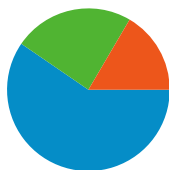

Traffic Sources Overview

- **Search Engines**
  162.00 (59.56%)
- **Referring Sites**
  65.00 (23.90%)
- **Direct Traffic**
  45.00 (16.54%)

Content Overview

Pages	Pageviews	% Pageviews
/	308	29.84%
/teams.html	159	15.41%
/galleries.php	130	12.60%
/events.php	81	7.85%
/index.php	71	6.88%