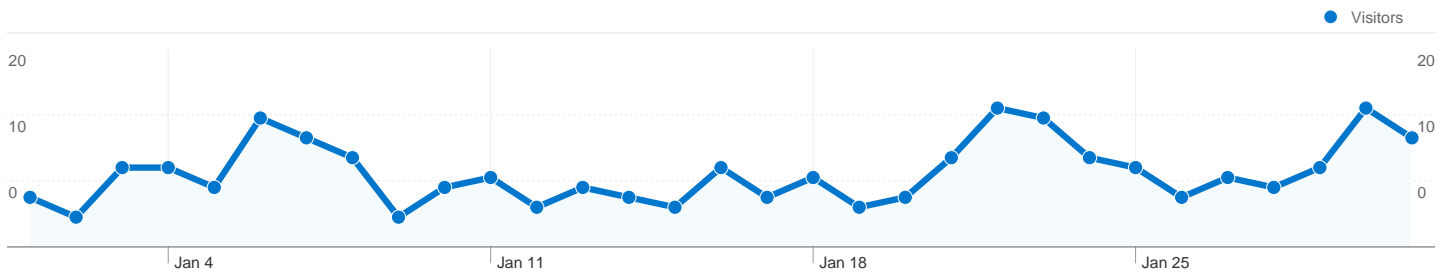

Site Usage

272 Visits

15.44% Bounce Rate

1,032 Pageviews

00:02:47 Avg. Time on Site

3.79 Pages/Visit

46.32% % New Visits

Visitors Overview

Visitors
166

Map Overlay

Traffic Sources Overview

- **Search Engines**
162.00 (59.56%)
- **Referring Sites**
65.00 (23.90%)
- **Direct Traffic**
45.00 (16.54%)

Content Overview

Pages	Pageviews	% Pageviews
/	308	29.84%
/teams.html	159	15.41%
/galleries.php	130	12.60%
/events.php	81	7.85%
/index.php	71	6.88%

166 people visited this site

272 Visits

166 Absolute Unique Visitors

1,032 Pageviews

3.79 Average Pageviews

00:02:47 Time on Site

15.44% Bounce Rate

46.32% New Visits

272 visits came from 4 countries/territories

Site Usage

Visits 272 % of Site Total: 100.00%	Pages/Visit 3.79 Site Avg: 3.79 (0.00%)	Avg. Time on Site 00:02:47 Site Avg: 00:02:47 (0.00%)	% New Visits 46.32% Site Avg: 46.32% (0.00%)	Bounce Rate 15.44% Site Avg: 15.44% (0.00%)	
Country/Territory	Visits	Pages/Visit	Avg. Time on Site	% New Visits	Bounce Rate
United Kingdom	269	3.82	00:02:49	46.10%	14.87%
Ireland	1	1.00	00:00:00	100.00%	100.00%
Denmark	1	1.00	00:00:00	100.00%	100.00%
Spain	1	3.00	00:01:28	0.00%	0.00%