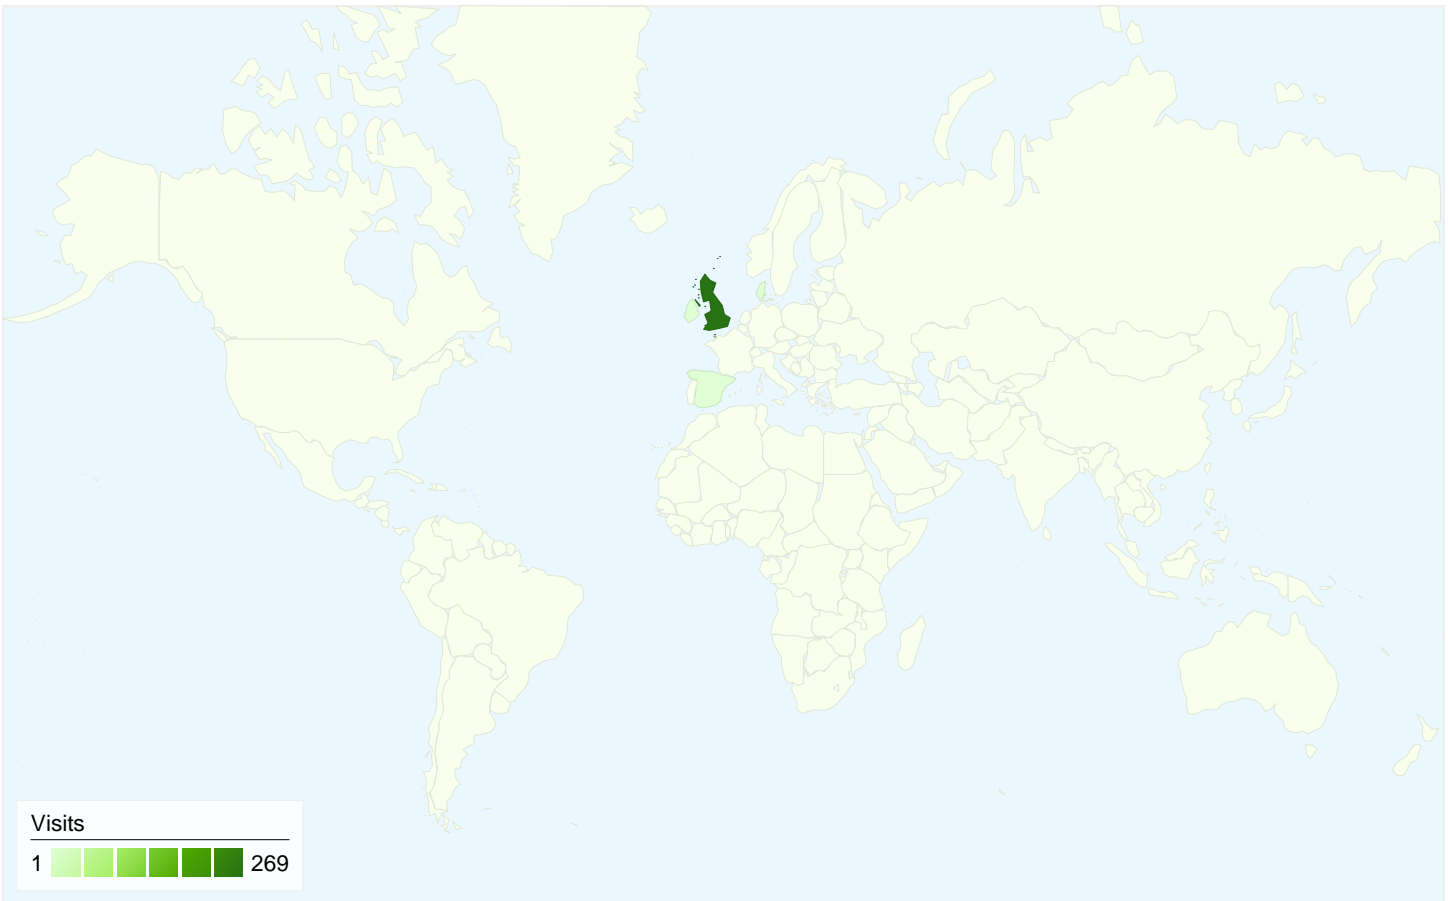

All traffic sources sent a total of 272 visits

-  16.54% Direct Traffic
-  23.90% Referring Sites
-  59.56% Search Engines

- Search Engines
162.00 (59.56%)
- Referring Sites
65.00 (23.90%)
- Direct Traffic
45.00 (16.54%)

272 visits came from 4 countries/territories

Site Usage

Visits 272 % of Site Total: 100.00%	Pages/Visit 3.79 Site Avg: 3.79 (0.00%)	Avg. Time on Site 00:02:47 Site Avg: 00:02:47 (0.00%)	% New Visits 46.32% Site Avg: 46.32% (0.00%)	Bounce Rate 15.44% Site Avg: 15.44% (0.00%)	
Country/Territory	Visits	Pages/Visit	Avg. Time on Site	% New Visits	Bounce Rate
United Kingdom	269	3.82	00:02:49	46.10%	14.87%
Ireland	1	1.00	00:00:00	100.00%	100.00%
Denmark	1	1.00	00:00:00	100.00%	100.00%
Spain	1	3.00	00:01:28	0.00%	0.00%