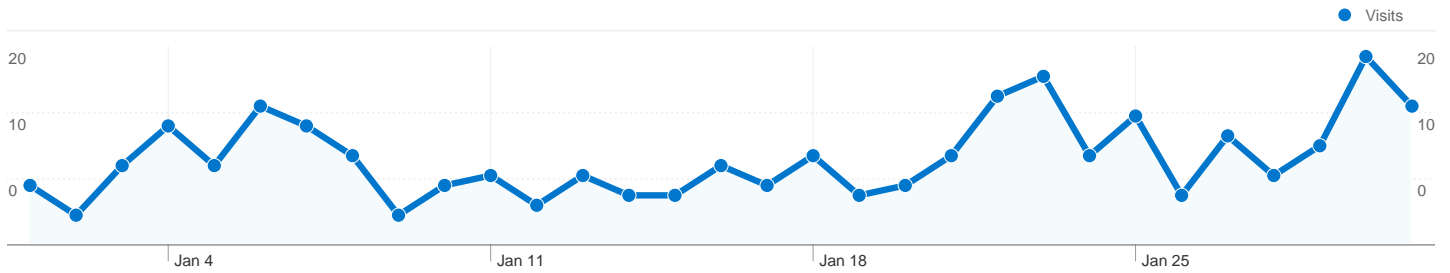

All traffic sources sent a total of 272 visits

- 16.54% Direct Traffic
- 23.90% Referring Sites
- 59.56% Search Engines

- Search Engines
  162.00 (59.56%)
- Referring Sites
  65.00 (23.90%)
- Direct Traffic
  45.00 (16.54%)

Top Traffic Sources

Sources	Visits	% visits	Keywords	Visits	% visits
google (organic)	135	49.63%	pex hill jfc	83	51.23%
(direct) ((none))	45	16.54%	pex hill	29	17.90%
advancedsearch.virginmedia.c	38	13.97%	pexhill	6	3.70%
yahoo (organic)	14	5.15%	www.pexhilljfc	4	2.47%
bing (organic)	9	3.31%	pex hill football	3	1.85%