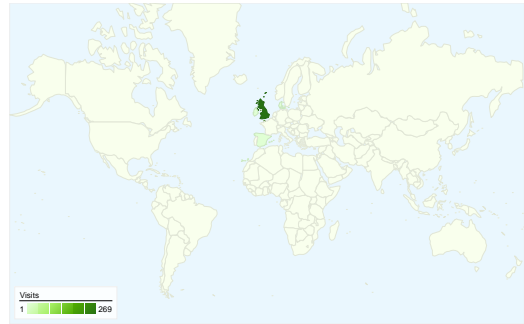

Site Usage

272 Visits

15.44% Bounce Rate

1,032 Pageviews

00:02:47 Avg. Time on Site

3.79 Pages/Visit

46.32% % New Visits

Visitors Overview

Visitors
166

Map Overlay

Traffic Sources Overview

- **Search Engines**
162.00 (59.56%)
- **Referring Sites**
65.00 (23.90%)
- **Direct Traffic**
45.00 (16.54%)

Content Overview

Pages	Pageviews	% Pageviews
/	308	29.84%
/teams.html	159	15.41%
/galleries.php	130	12.60%
/events.php	81	7.85%
/index.php	71	6.88%

All traffic sources sent a total of 272 visits

-  16.54% Direct Traffic
-  23.90% Referring Sites
-  59.56% Search Engines

- Search Engines
162.00 (59.56%)
- Referring Sites
65.00 (23.90%)
- Direct Traffic
45.00 (16.54%)

272 visits came from 4 countries/territories

Site Usage

Visits 272 % of Site Total: 100.00%	Pages/Visit 3.79 Site Avg: 3.79 (0.00%)	Avg. Time on Site 00:02:47 Site Avg: 00:02:47 (0.00%)	% New Visits 46.32% Site Avg: 46.32% (0.00%)	Bounce Rate 15.44% Site Avg: 15.44% (0.00%)	
Country/Territory	Visits	Pages/Visit	Avg. Time on Site	% New Visits	Bounce Rate
United Kingdom	269	3.82	00:02:49	46.10%	14.87%
Ireland	1	1.00	00:00:00	100.00%	100.00%
Denmark	1	1.00	00:00:00	100.00%	100.00%
Spain	1	3.00	00:01:28	0.00%	0.00%