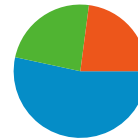

Pages	Pageviews	% Pageviews
/	298	30.85%
/galleries.php	132	13.66%
/teams.html	121	12.53%
/index.php	65	6.73%
/i_gallery.php?category=30&se	43	4.45%

**162 people visited this site**

**266** Visits

**162** Absolute Unique Visitors

**966** Pageviews

**3.63** Average Pageviews

**00:02:40** Time on Site

**20.68%** Bounce Rate

**40.23%** New Visits

**Technical Profile**

Browser	Visits	% visits	Connection Speed	Visits	% visits
Internet Explorer	238	89.47%	DSL	130	48.87%
Firefox	10	3.76%	Unknown	63	23.68%
Safari	9	3.38%	Cable	61	22.93%
Chrome	5	1.88%	Dialup	7	2.63%
Mozilla	3	1.13%	OC3	3	1.13%

**All traffic sources sent a total of 266 visits**

-  **23.68%** Direct Traffic
-  **22.93%** Referring Sites
-  **53.38%** Search Engines

- **Search Engines**  
142.00 (53.38%)
- **Direct Traffic**  
63.00 (23.68%)
- **Referring Sites**  
61.00 (22.93%)