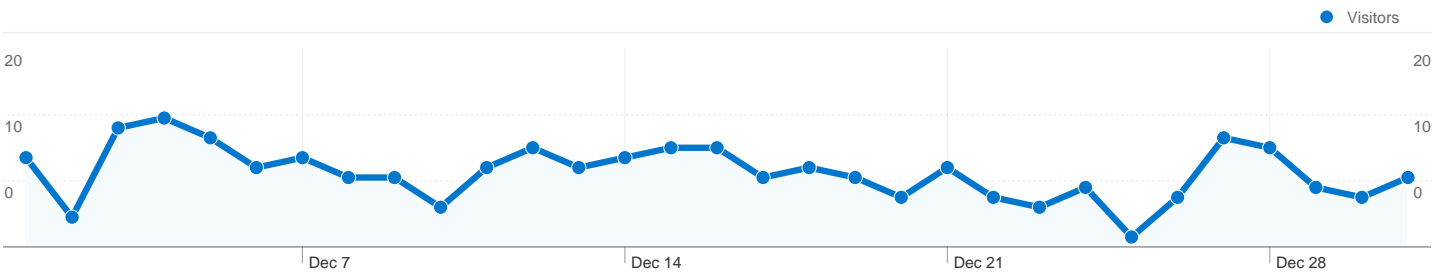

162 people visited this site

266 Visits

162 Absolute Unique Visitors

966 Pageviews

3.63 Average Pageviews

00:02:40 Time on Site

20.68% Bounce Rate

40.23% New Visits

Technical Profile

Browser	Visits	% visits	Connection Speed	Visits	% visits
Internet Explorer	238	89.47%	DSL	130	48.87%
Firefox	10	3.76%	Unknown	63	23.68%
Safari	9	3.38%	Cable	61	22.93%
Chrome	5	1.88%	Dialup	7	2.63%
Mozilla	3	1.13%	OC3	3	1.13%