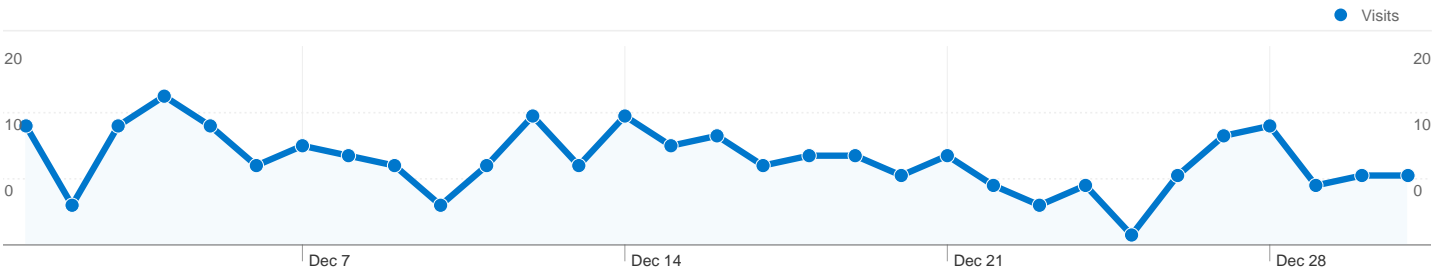

**Site Usage**

**266** Visits

**20.68%** Bounce Rate

**966** Pageviews

**00:02:40** Avg. Time on Site

**3.63** Pages/Visit

**40.23%** % New Visits

**Visitors Overview**

Pages	Pageviews	% Pageviews
/	298	30.85%
/galleries.php	132	13.66%
/teams.html	121	12.53%
/index.php	65	6.73%
/i_gallery.php?category=30&se	43	4.45%

**162 people visited this site**

**266** Visits

**162** Absolute Unique Visitors

**966** Pageviews

**3.63** Average Pageviews

**00:02:40** Time on Site

**20.68%** Bounce Rate

**40.23%** New Visits

**Technical Profile**

Browser	Visits	% visits	Connection Speed	Visits	% visits
Internet Explorer	238	89.47%	DSL	130	48.87%
Firefox	10	3.76%	Unknown	63	23.68%
Safari	9	3.38%	Cable	61	22.93%
Chrome	5	1.88%	Dialup	7	2.63%
Mozilla	3	1.13%	OC3	3	1.13%

**All traffic sources sent a total of 266 visits**

-  **23.68%** Direct Traffic
-  **22.93%** Referring Sites
-  **53.38%** Search Engines

- **Search Engines**  
142.00 (53.38%)
- **Direct Traffic**  
63.00 (23.68%)
- **Referring Sites**  
61.00 (22.93%)