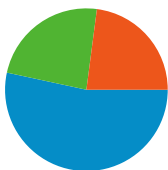

**Site Usage**

**266** Visits

**20.68%** Bounce Rate

**966** Pageviews

**00:02:40** Avg. Time on Site

**3.63** Pages/Visit

**40.23%** % New Visits

**Visitors Overview**

**Visitors**  
**162**

**Map Overlay world**

**Traffic Sources Overview**

- **Search Engines**  
142.00 (53.38%)
- **Direct Traffic**  
63.00 (23.68%)
- **Referring Sites**  
61.00 (22.93%)

**Content Overview**

**266 visits came from 9 countries/territories**

Site Usage

Country/Territory	Visits	Pages/Visit	Avg. Time on Site	% New Visits	Bounce Rate
United Kingdom	254	3.68	00:02:40	38.98%	19.29%
India	2	1.50	00:00:26	100.00%	50.00%
Egypt	2	3.50	00:08:20	50.00%	50.00%
Ireland	2	1.00	00:00:00	100.00%	100.00%
Australia	2	1.00	00:00:00	0.00%	100.00%
Germany	1	3.00	00:00:11	100.00%	0.00%
(not set)	1	2.00	00:00:13	100.00%	0.00%
Switzerland	1	3.00	00:00:22	0.00%	0.00%
Czech Republic	1	10.00	00:13:54	100.00%	0.00%

Pages on this site were viewed a total of 966 times

966 Pageviews

730 Unique Views

20.68% Bounce Rate