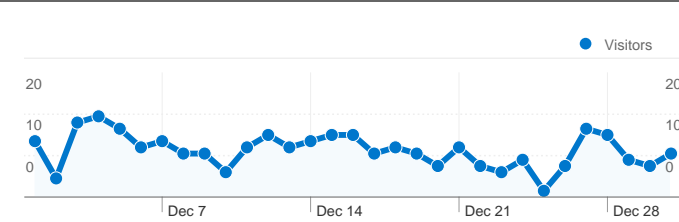

**Site Usage**

**266** Visits

**20.68%** Bounce Rate

**966** Pageviews

**00:02:40** Avg. Time on Site

**3.63** Pages/Visit

**40.23%** % New Visits

**Visitors Overview**

**266 visits came from 9 countries/territories**

Site Usage

Country/Territory	Visits	Pages/Visit	Avg. Time on Site	% New Visits	Bounce Rate
United Kingdom	254	3.68	00:02:40	38.98%	19.29%
India	2	1.50	00:00:26	100.00%	50.00%
Egypt	2	3.50	00:08:20	50.00%	50.00%
Ireland	2	1.00	00:00:00	100.00%	100.00%
Australia	2	1.00	00:00:00	0.00%	100.00%
Germany	1	3.00	00:00:11	100.00%	0.00%
(not set)	1	2.00	00:00:13	100.00%	0.00%
Switzerland	1	3.00	00:00:22	0.00%	0.00%
Czech Republic	1	10.00	00:13:54	100.00%	0.00%

Pages on this site were viewed a total of 966 times

966 Pageviews

730 Unique Views

20.68% Bounce Rate