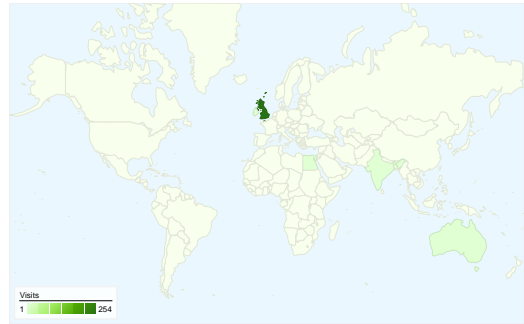

**Visitors**  
**162**

**Map Overlay world**

**Traffic Sources Overview**

- **Search Engines**  
142.00 (53.38%)
- **Direct Traffic**  
63.00 (23.68%)
- **Referring Sites**  
61.00 (22.93%)

**Content Overview**

**All traffic sources sent a total of 266 visits**

-  **23.68%** Direct Traffic
-  **22.93%** Referring Sites
-  **53.38%** Search Engines

- **Search Engines**  
142.00 (53.38%)
- **Direct Traffic**  
63.00 (23.68%)
- **Referring Sites**  
61.00 (22.93%)

**266 visits came from 9 countries/territories**

Site Usage

Country/Territory	Visits	Pages/Visit	Avg. Time on Site	% New Visits	Bounce Rate
United Kingdom	254	3.68	00:02:40	38.98%	19.29%
India	2	1.50	00:00:26	100.00%	50.00%
Egypt	2	3.50	00:08:20	50.00%	50.00%
Ireland	2	1.00	00:00:00	100.00%	100.00%
Australia	2	1.00	00:00:00	0.00%	100.00%
Germany	1	3.00	00:00:11	100.00%	0.00%
(not set)	1	2.00	00:00:13	100.00%	0.00%
Switzerland	1	3.00	00:00:22	0.00%	0.00%
Czech Republic	1	10.00	00:13:54	100.00%	0.00%