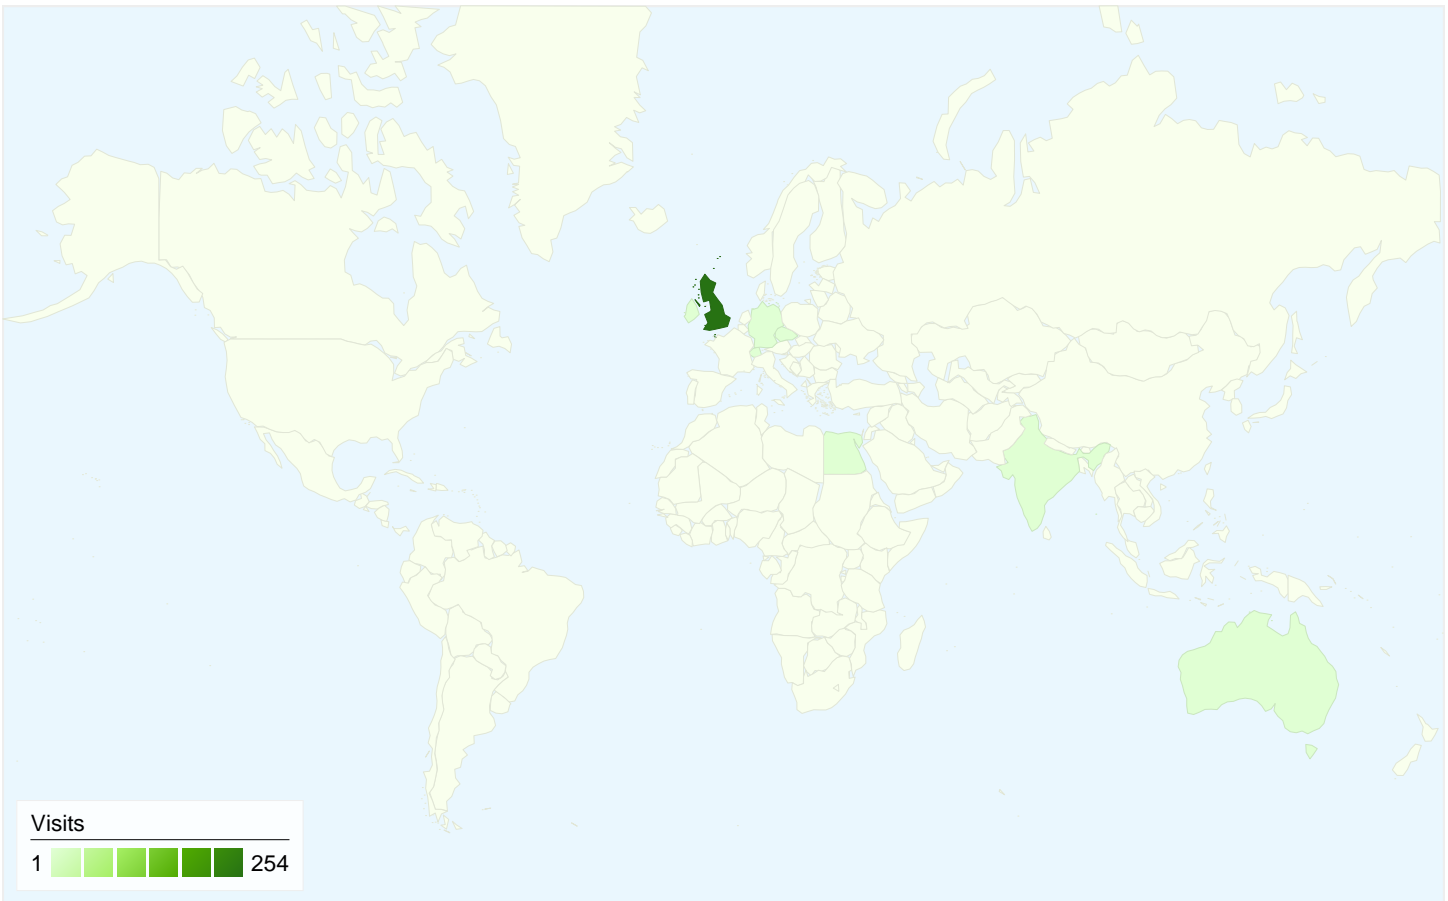

**Visitors**  
**162**

**Map Overlay world**

**Traffic Sources Overview**

- **Search Engines**  
142.00 (53.38%)
- **Direct Traffic**  
63.00 (23.68%)
- **Referring Sites**  
61.00 (22.93%)

**Content Overview**

**All traffic sources sent a total of 266 visits**

-  **23.68%** Direct Traffic
-  **22.93%** Referring Sites
-  **53.38%** Search Engines

- **Search Engines**  
142.00 (53.38%)
- **Direct Traffic**  
63.00 (23.68%)
- **Referring Sites**  
61.00 (22.93%)

**266 visits came from 9 countries/territories**

Site Usage

Country/Territory	Visits	Pages/Visit	Avg. Time on Site	% New Visits	Bounce Rate
United Kingdom	254	3.68	00:02:40	38.98%	19.29%
India	2	1.50	00:00:26	100.00%	50.00%
Egypt	2	3.50	00:08:20	50.00%	50.00%
Ireland	2	1.00	00:00:00	100.00%	100.00%
Australia	2	1.00	00:00:00	0.00%	100.00%
Germany	1	3.00	00:00:11	100.00%	0.00%
(not set)	1	2.00	00:00:13	100.00%	0.00%
Switzerland	1	3.00	00:00:22	0.00%	0.00%
Czech Republic	1	10.00	00:13:54	100.00%	0.00%