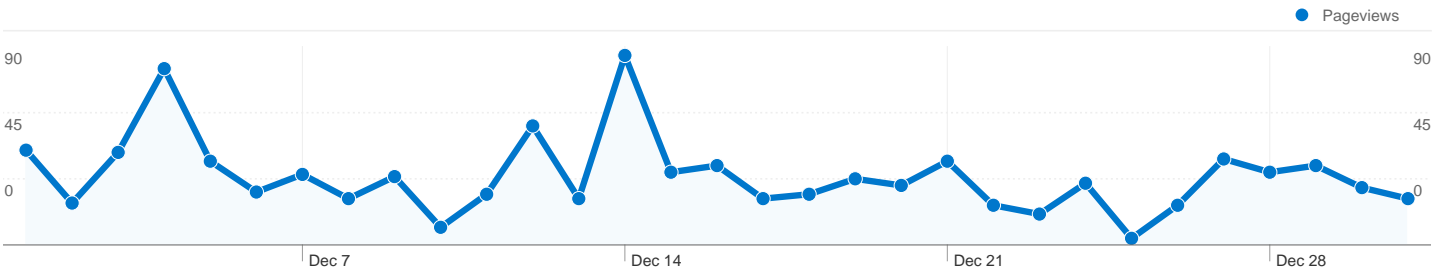

**266 visits came from 9 countries/territories**

Site Usage

Country/Territory	Visits	Pages/Visit	Avg. Time on Site	% New Visits	Bounce Rate
United Kingdom	254	3.68	00:02:40	38.98%	19.29%
India	2	1.50	00:00:26	100.00%	50.00%
Egypt	2	3.50	00:08:20	50.00%	50.00%
Ireland	2	1.00	00:00:00	100.00%	100.00%
Australia	2	1.00	00:00:00	0.00%	100.00%
Germany	1	3.00	00:00:11	100.00%	0.00%
(not set)	1	2.00	00:00:13	100.00%	0.00%
Switzerland	1	3.00	00:00:22	0.00%	0.00%
Czech Republic	1	10.00	00:13:54	100.00%	0.00%

Pages on this site were viewed a total of 966 times

966 Pageviews

730 Unique Views

20.68% Bounce Rate