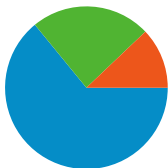

Traffic Sources Overview

- **Search Engines**
  339.00 (64.08%)
- **Direct Traffic**
  126.00 (23.82%)
- **Referring Sites**
  64.00 (12.10%)

Content Overview

Pages	Pageviews	% Pageviews
/	635	24.79%
/galleries.php	378	14.75%
/i_gallery.php?category=31&se	324	12.65%
/teams.html	248	9.68%
/index.php	193	7.53%