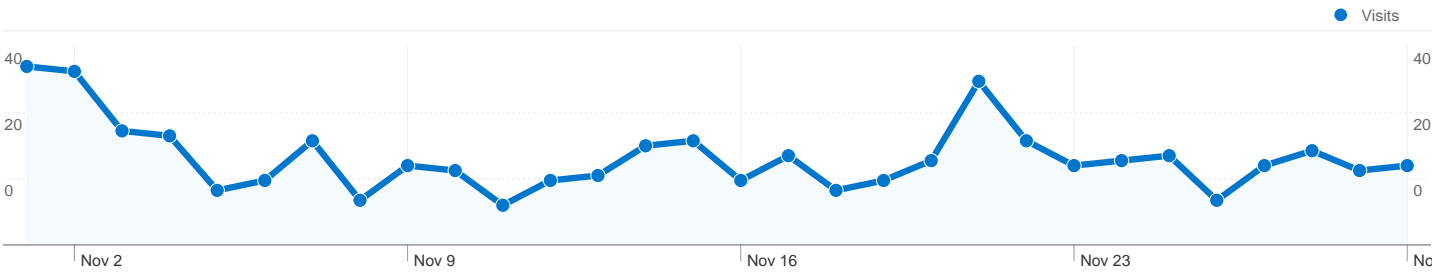

All traffic sources sent a total of 529 visits

- **23.82%** Direct Traffic
- **12.10%** Referring Sites
- **64.08%** Search Engines

- **Search Engines**
  339.00 (64.08%)
- **Direct Traffic**
  126.00 (23.82%)
- **Referring Sites**
  64.00 (12.10%)

Top Traffic Sources

Sources	Visits	% visits	Keywords	Visits	% visits
google (organic)	279	52.74%	pex hill jfc	186	54.87%
(direct) ((none))	126	23.82%	pex hill	59	17.40%
yahoo (organic)	25	4.73%	pexhill jfc	19	5.60%
search1.sky.com (referral)	23	4.35%	www.pexhilljfc.co.uk	8	2.36%
bing (organic)	17	3.21%	pexhill	7	2.06%