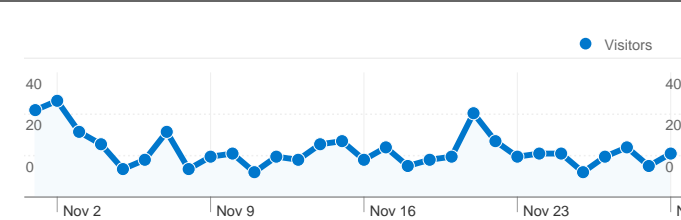

Site Usage

529 Visits

14.37% Bounce Rate

2,562 Pageviews

00:04:04 Avg. Time on Site

4.84 Pages/Visit

37.05% % New Visits

Visitors Overview

271 people visited this site

529 Visits

271 Absolute Unique Visitors

2,562 Pageviews

4.84 Average Pageviews

00:04:04 Time on Site

14.37% Bounce Rate

37.05% New Visits

529 visits came from 8 countries/territories

Site Usage

Visits 529 % of Site Total: 100.00%	Pages/Visit 4.84 Site Avg: 4.84 (0.00%)	Avg. Time on Site 00:04:04 Site Avg: 00:04:04 (0.00%)	% New Visits 37.05% Site Avg: 37.05% (0.00%)	Bounce Rate 14.37% Site Avg: 14.37% (0.00%)	
Country/Territory	Visits	Pages/Visit	Avg. Time on Site	% New Visits	Bounce Rate
United Kingdom	494	4.92	00:04:14	38.06%	13.77%
(not set)	16	3.88	00:01:35	18.75%	25.00%
Germany	5	4.20	00:02:34	20.00%	0.00%
Switzerland	5	3.60	00:01:25	20.00%	0.00%
Australia	4	2.00	00:00:23	0.00%	50.00%
Spain	3	3.67	00:02:15	33.33%	33.33%
France	1	9.00	00:04:14	100.00%	0.00%
Ireland	1	1.00	00:00:00	100.00%	100.00%

Pages on this site were viewed a total of 2,562 times

2,562 Pageviews

1,641 Unique Views

14.37% Bounce Rate

Top Content

Pages	Pageviews	% Pageviews
/	635	24.79%
/galleries.php	378	14.75%
/i_gallery.php?category=31&seasonSelect=2	324	12.65%
/teams.html	248	9.68%
/index.php	193	7.53%