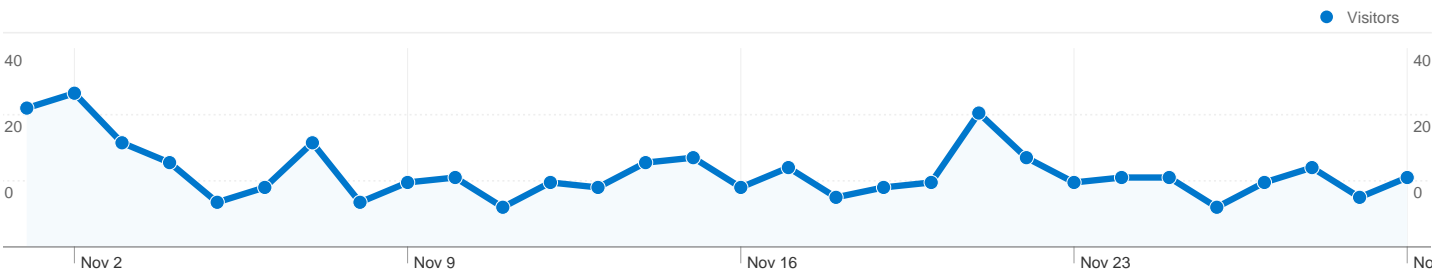

Site Usage

529 Visits

14.37% Bounce Rate

2,562 Pageviews

00:04:04 Avg. Time on Site

4.84 Pages/Visit

37.05% % New Visits

Visitors Overview

Visitors
271

Map Overlay world

Traffic Sources Overview

- **Search Engines**
339.00 (64.08%)
- **Direct Traffic**
126.00 (23.82%)
- **Referring Sites**
64.00 (12.10%)

Content Overview

Pages	Pageviews	% Pageviews
/	635	24.79%
/galleries.php	378	14.75%
/i_gallery.php?category=31&se	324	12.65%
/teams.html	248	9.68%
/index.php	193	7.53%

271 people visited this site

529 Visits

271 Absolute Unique Visitors

2,562 Pageviews

4.84 Average Pageviews

00:04:04 Time on Site

14.37% Bounce Rate

37.05% New Visits

529 visits came from 8 countries/territories

Site Usage

Visits 529 % of Site Total: 100.00%	Pages/Visit 4.84 Site Avg: 4.84 (0.00%)	Avg. Time on Site 00:04:04 Site Avg: 00:04:04 (0.00%)	% New Visits 37.05% Site Avg: 37.05% (0.00%)	Bounce Rate 14.37% Site Avg: 14.37% (0.00%)	
Country/Territory	Visits	Pages/Visit	Avg. Time on Site	% New Visits	Bounce Rate
United Kingdom	494	4.92	00:04:14	38.06%	13.77%
(not set)	16	3.88	00:01:35	18.75%	25.00%
Germany	5	4.20	00:02:34	20.00%	0.00%
Switzerland	5	3.60	00:01:25	20.00%	0.00%
Australia	4	2.00	00:00:23	0.00%	50.00%
Spain	3	3.67	00:02:15	33.33%	33.33%
France	1	9.00	00:04:14	100.00%	0.00%
Ireland	1	1.00	00:00:00	100.00%	100.00%