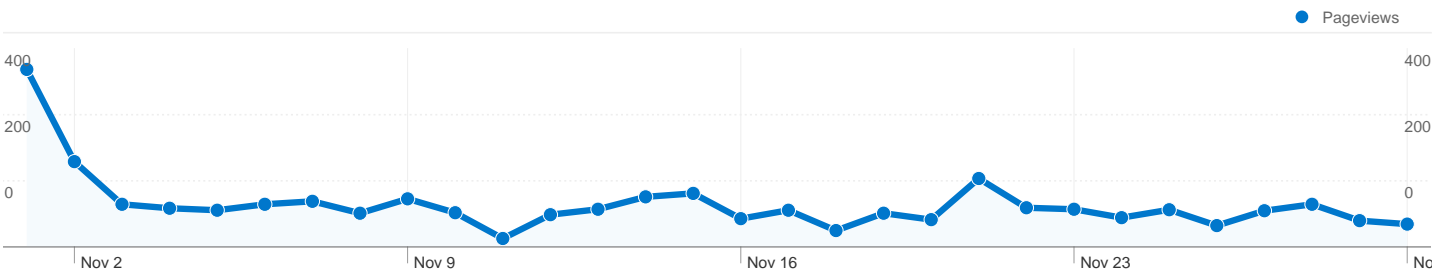

271 people visited this site

529 Visits

271 Absolute Unique Visitors

2,562 Pageviews

4.84 Average Pageviews

00:04:04 Time on Site

14.37% Bounce Rate

37.05% New Visits

529 visits came from 8 countries/territories

Site Usage

Visits 529 % of Site Total: 100.00%	Pages/Visit 4.84 Site Avg: 4.84 (0.00%)	Avg. Time on Site 00:04:04 Site Avg: 00:04:04 (0.00%)	% New Visits 37.05% Site Avg: 37.05% (0.00%)	Bounce Rate 14.37% Site Avg: 14.37% (0.00%)	
Country/Territory	Visits	Pages/Visit	Avg. Time on Site	% New Visits	Bounce Rate
United Kingdom	494	4.92	00:04:14	38.06%	13.77%
(not set)	16	3.88	00:01:35	18.75%	25.00%
Germany	5	4.20	00:02:34	20.00%	0.00%
Switzerland	5	3.60	00:01:25	20.00%	0.00%
Australia	4	2.00	00:00:23	0.00%	50.00%
Spain	3	3.67	00:02:15	33.33%	33.33%
France	1	9.00	00:04:14	100.00%	0.00%
Ireland	1	1.00	00:00:00	100.00%	100.00%