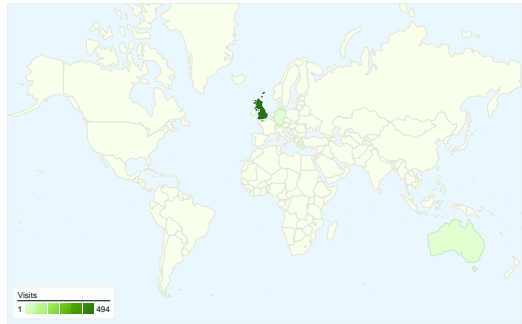

Site Usage

529 Visits

14.37% Bounce Rate

2,562 Pageviews

00:04:04 Avg. Time on Site

4.84 Pages/Visit

37.05% % New Visits

Visitors Overview

Visitors
271

Map Overlay world

Traffic Sources Overview

- **Search Engines**
339.00 (64.08%)
- **Direct Traffic**
126.00 (23.82%)
- **Referring Sites**
64.00 (12.10%)

Content Overview

Pages	Pageviews	% Pageviews
/	635	24.79%
/galleries.php	378	14.75%
/i_gallery.php?category=31&se	324	12.65%
/teams.html	248	9.68%
/index.php	193	7.53%

All traffic sources sent a total of 529 visits

- 23.82%** Direct Traffic
- 12.10%** Referring Sites
- 64.08%** Search Engines

- **Search Engines**
339.00 (64.08%)
- **Direct Traffic**
126.00 (23.82%)
- **Referring Sites**
64.00 (12.10%)

529 visits came from 8 countries/territories

Site Usage

Visits 529 % of Site Total: 100.00%	Pages/Visit 4.84 Site Avg: 4.84 (0.00%)	Avg. Time on Site 00:04:04 Site Avg: 00:04:04 (0.00%)	% New Visits 37.05% Site Avg: 37.05% (0.00%)	Bounce Rate 14.37% Site Avg: 14.37% (0.00%)	
Country/Territory	Visits	Pages/Visit	Avg. Time on Site	% New Visits	Bounce Rate
United Kingdom	494	4.92	00:04:14	38.06%	13.77%
(not set)	16	3.88	00:01:35	18.75%	25.00%
Germany	5	4.20	00:02:34	20.00%	0.00%
Switzerland	5	3.60	00:01:25	20.00%	0.00%
Australia	4	2.00	00:00:23	0.00%	50.00%
Spain	3	3.67	00:02:15	33.33%	33.33%
France	1	9.00	00:04:14	100.00%	0.00%
Ireland	1	1.00	00:00:00	100.00%	100.00%