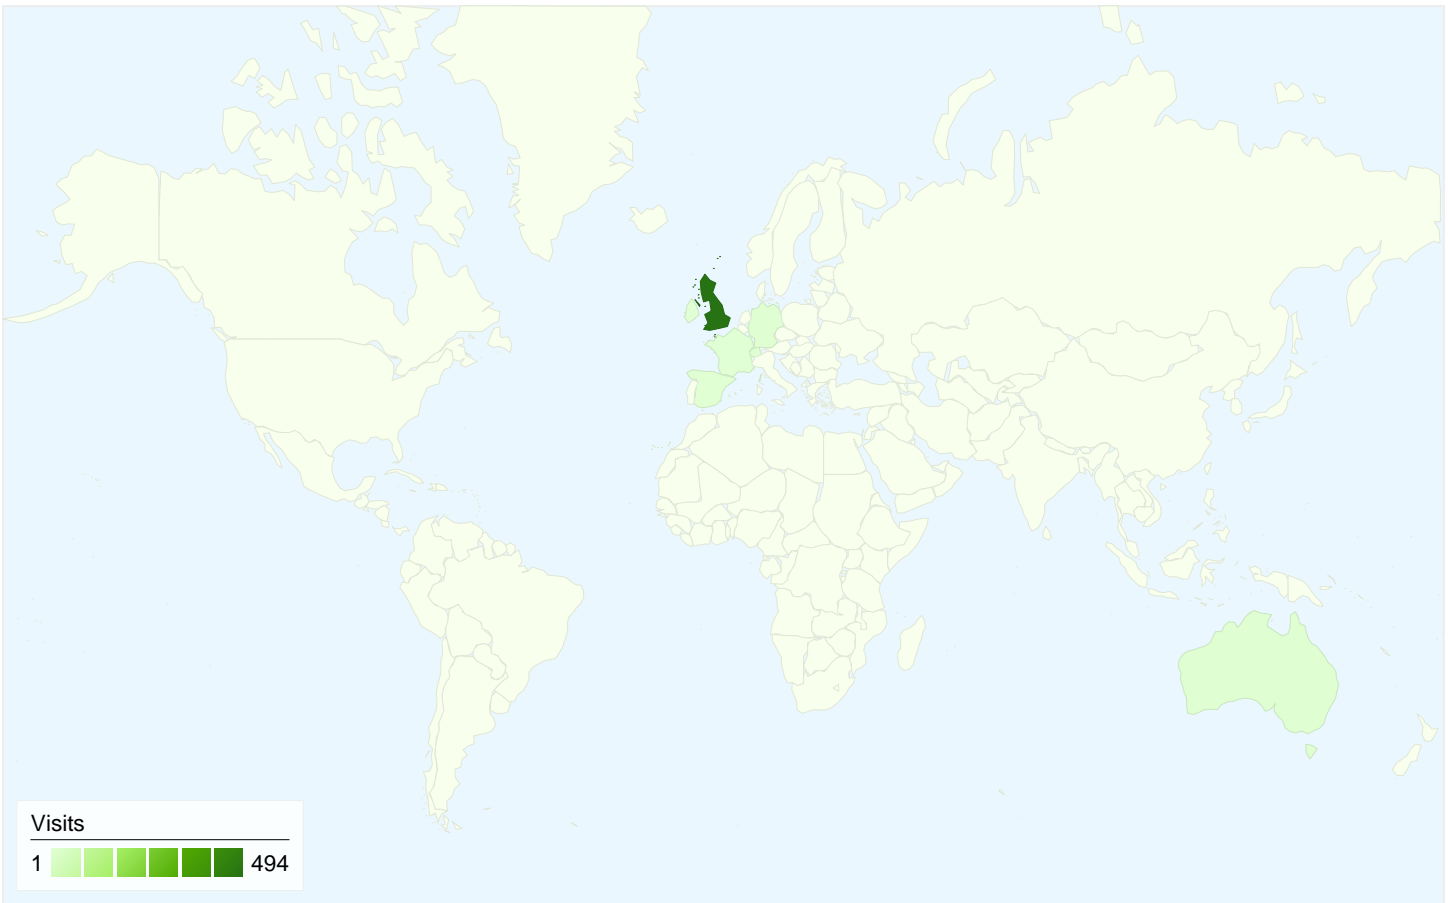

Visitors
271

Map Overlay world

Traffic Sources Overview

- **Search Engines**
339.00 (64.08%)
- **Direct Traffic**
126.00 (23.82%)
- **Referring Sites**
64.00 (12.10%)

Content Overview

Pages	Pageviews	% Pageviews
/	635	24.79%
/galleries.php	378	14.75%
/i_gallery.php?category=31&se	324	12.65%
/teams.html	248	9.68%
/index.php	193	7.53%

All traffic sources sent a total of 529 visits

- 23.82%** Direct Traffic
- 12.10%** Referring Sites
- 64.08%** Search Engines

- **Search Engines**
339.00 (64.08%)
- **Direct Traffic**
126.00 (23.82%)
- **Referring Sites**
64.00 (12.10%)

529 visits came from 8 countries/territories

Site Usage

Visits 529 % of Site Total: 100.00%	Pages/Visit 4.84 Site Avg: 4.84 (0.00%)	Avg. Time on Site 00:04:04 Site Avg: 00:04:04 (0.00%)	% New Visits 37.05% Site Avg: 37.05% (0.00%)	Bounce Rate 14.37% Site Avg: 14.37% (0.00%)	
Country/Territory	Visits	Pages/Visit	Avg. Time on Site	% New Visits	Bounce Rate
United Kingdom	494	4.92	00:04:14	38.06%	13.77%
(not set)	16	3.88	00:01:35	18.75%	25.00%
Germany	5	4.20	00:02:34	20.00%	0.00%
Switzerland	5	3.60	00:01:25	20.00%	0.00%
Australia	4	2.00	00:00:23	0.00%	50.00%
Spain	3	3.67	00:02:15	33.33%	33.33%
France	1	9.00	00:04:14	100.00%	0.00%
Ireland	1	1.00	00:00:00	100.00%	100.00%