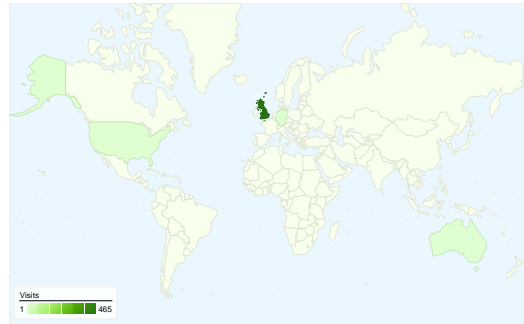

Site Usage

492 Visits

20.53% Bounce Rate

2,699 Pageviews

00:04:58 Avg. Time on Site

5.49 Pages/Visit

36.79% % New Visits

Visitors Overview

Visitors
258

Map Overlay world

Traffic Sources Overview

- **Search Engines**
256.00 (52.03%)
- **Direct Traffic**
158.00 (32.11%)
- **Referring Sites**
78.00 (15.85%)

Content Overview

Pages	Pageviews	% Pageviews
/	627	23.23%
/index.php	380	14.08%
/galleries.php	287	10.63%
/teams.html	255	9.45%
/galleries.html	228	8.45%

Traffic Sources Overview

Comparing to: Site

All traffic sources sent a total of 492 visits

-  32.11% Direct Traffic
-  15.85% Referring Sites
-  52.03% Search Engines

- Search Engines
256.00 (52.03%)
- Direct Traffic
158.00 (32.11%)
- Referring Sites
78.00 (15.85%)

492 visits came from 7 countries/territories

Site Usage

Visits 492 % of Site Total: 100.00%	Pages/Visit 5.49 Site Avg: 5.49 (0.00%)	Avg. Time on Site 00:04:58 Site Avg: 00:04:58 (0.00%)	% New Visits 36.79% Site Avg: 36.79% (0.00%)	Bounce Rate 20.53% Site Avg: 20.53% (0.00%)	
Country/Territory	Visits	Pages/Visit	Avg. Time on Site	% New Visits	Bounce Rate
United Kingdom	465	5.66	00:05:10	36.77%	18.71%
Germany	8	2.25	00:01:29	0.00%	62.50%
(not set)	7	2.86	00:02:24	57.14%	28.57%
United States	6	3.17	00:00:26	66.67%	50.00%
Australia	4	1.75	00:00:35	0.00%	50.00%
Ireland	1	1.00	00:00:00	100.00%	100.00%
India	1	1.00	00:00:00	100.00%	100.00%
1 - 7 of 7					