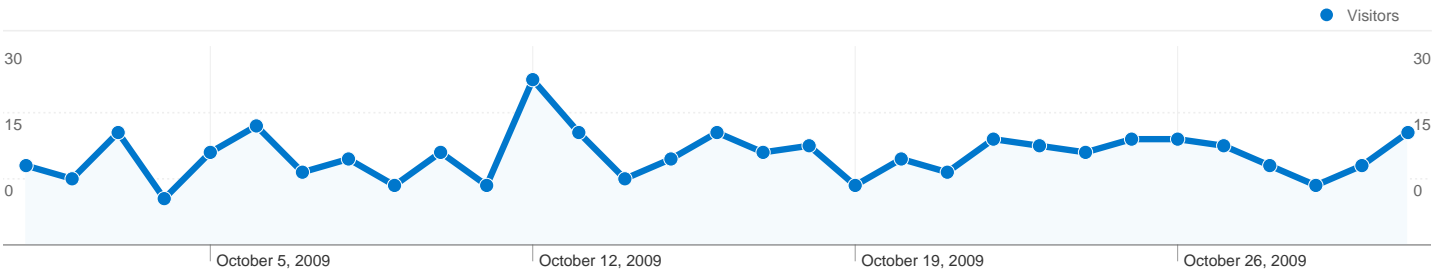

Site Usage

492 Visits

20.53% Bounce Rate

2,699 Pageviews

00:04:58 Avg. Time on Site

5.49 Pages/Visit

36.79% % New Visits

Visitors Overview

Visitors
258

Map Overlay world

Traffic Sources Overview

- **Search Engines**
256.00 (52.03%)
- **Direct Traffic**
158.00 (32.11%)
- **Referring Sites**
78.00 (15.85%)

Content Overview

Pages	Pageviews	% Pageviews
/	627	23.23%
/index.php	380	14.08%
/galleries.php	287	10.63%
/teams.html	255	9.45%
/galleries.html	228	8.45%

258 people visited this site

492 Visits

258 Absolute Unique Visitors

2,699 Pageviews

5.49 Average Pageviews

00:04:58 Time on Site

20.53% Bounce Rate

36.79% New Visits

492 visits came from 7 countries/territories

Site Usage

Visits 492 % of Site Total: 100.00%	Pages/Visit 5.49 Site Avg: 5.49 (0.00%)	Avg. Time on Site 00:04:58 Site Avg: 00:04:58 (0.00%)	% New Visits 36.79% Site Avg: 36.79% (0.00%)	Bounce Rate 20.53% Site Avg: 20.53% (0.00%)	
Country/Territory	Visits	Pages/Visit	Avg. Time on Site	% New Visits	Bounce Rate
United Kingdom	465	5.66	00:05:10	36.77%	18.71%
Germany	8	2.25	00:01:29	0.00%	62.50%
(not set)	7	2.86	00:02:24	57.14%	28.57%
United States	6	3.17	00:00:26	66.67%	50.00%
Australia	4	1.75	00:00:35	0.00%	50.00%
Ireland	1	1.00	00:00:00	100.00%	100.00%
India	1	1.00	00:00:00	100.00%	100.00%
1 - 7 of 7					