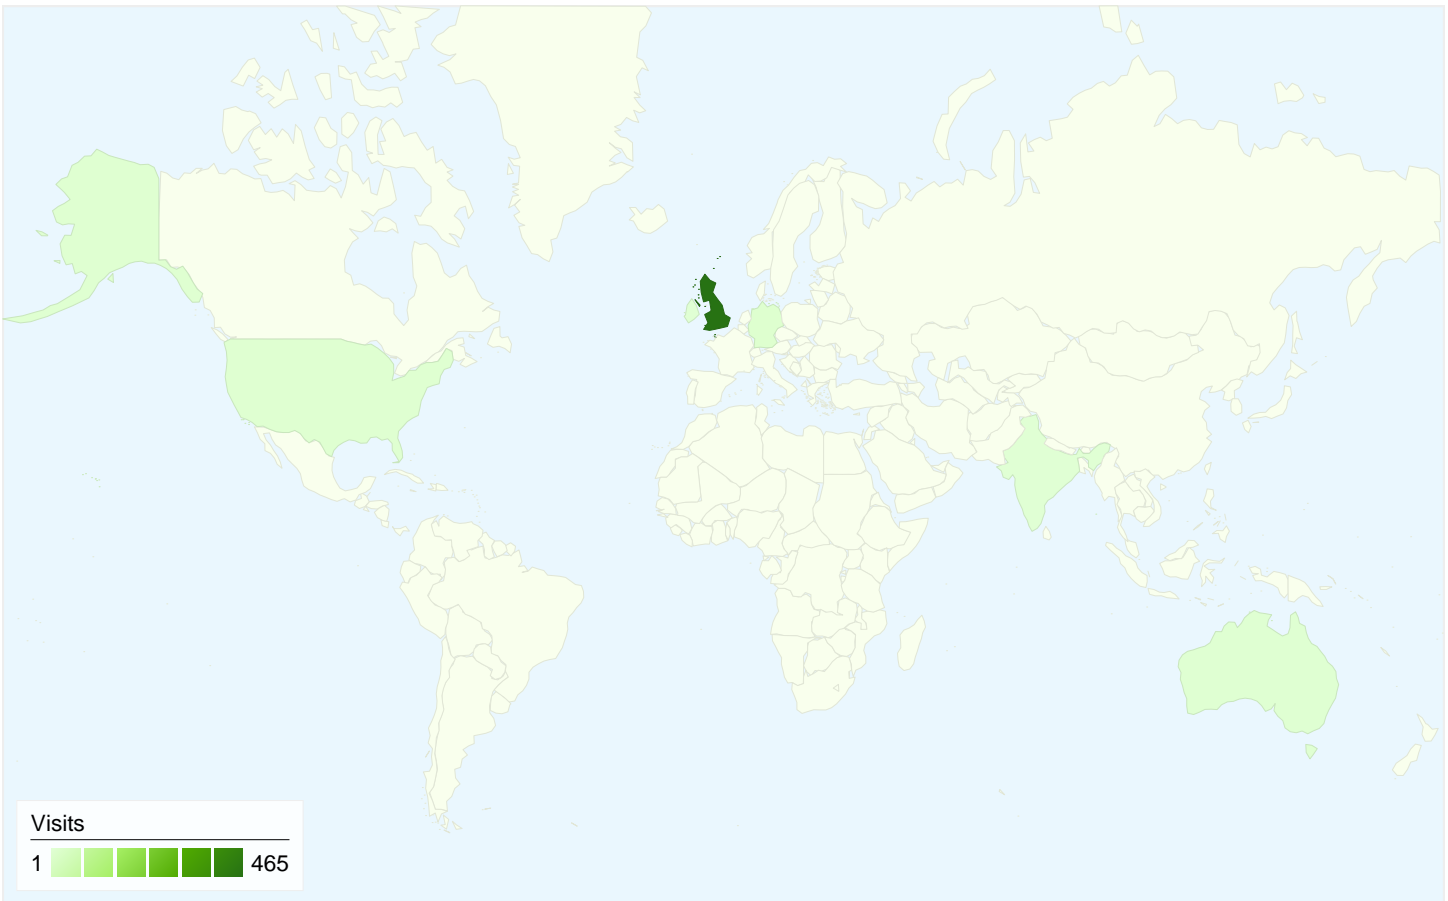

Visitors
258

Map Overlay world

Traffic Sources Overview

- **Search Engines**
256.00 (52.03%)
- **Direct Traffic**
158.00 (32.11%)
- **Referring Sites**
78.00 (15.85%)

Content Overview

Pages	Pageviews	% Pageviews
/	627	23.23%
/index.php	380	14.08%
/galleries.php	287	10.63%
/teams.html	255	9.45%
/galleries.html	228	8.45%

Traffic Sources Overview

Comparing to: Site

All traffic sources sent a total of 492 visits

-  32.11% Direct Traffic
-  15.85% Referring Sites
-  52.03% Search Engines

- Search Engines
256.00 (52.03%)
- Direct Traffic
158.00 (32.11%)
- Referring Sites
78.00 (15.85%)

492 visits came from 7 countries/territories

Site Usage

Visits 492 % of Site Total: 100.00%	Pages/Visit 5.49 Site Avg: 5.49 (0.00%)	Avg. Time on Site 00:04:58 Site Avg: 00:04:58 (0.00%)	% New Visits 36.79% Site Avg: 36.79% (0.00%)	Bounce Rate 20.53% Site Avg: 20.53% (0.00%)	
Country/Territory	Visits	Pages/Visit	Avg. Time on Site	% New Visits	Bounce Rate
United Kingdom	465	5.66	00:05:10	36.77%	18.71%
Germany	8	2.25	00:01:29	0.00%	62.50%
(not set)	7	2.86	00:02:24	57.14%	28.57%
United States	6	3.17	00:00:26	66.67%	50.00%
Australia	4	1.75	00:00:35	0.00%	50.00%
Ireland	1	1.00	00:00:00	100.00%	100.00%
India	1	1.00	00:00:00	100.00%	100.00%
1 - 7 of 7					