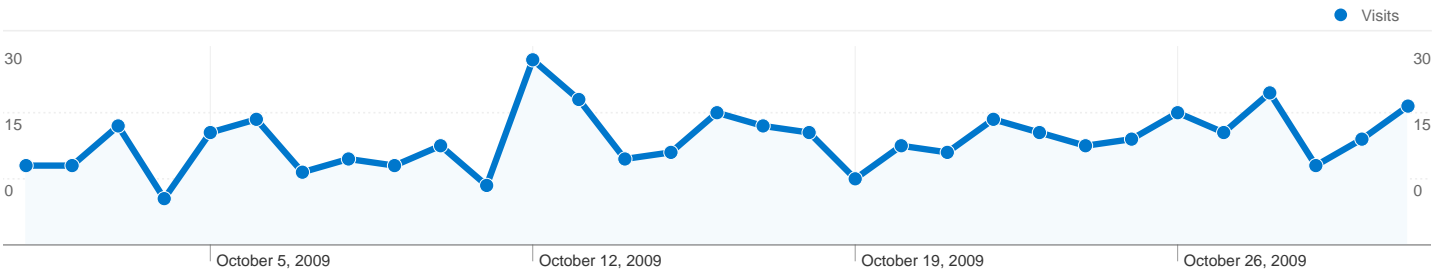

Traffic Sources Overview

Comparing to: Site

All traffic sources sent a total of 492 visits

- 32.11% Direct Traffic
- 15.85% Referring Sites
- 52.03% Search Engines

- Search Engines
  256.00 (52.03%)
- Direct Traffic
  158.00 (32.11%)
- Referring Sites
  78.00 (15.85%)

Top Traffic Sources

Sources	Visits	% visits
google (organic)	215	43.70%
(direct) ((none))	158	32.11%
yahoo (organic)	28	5.69%
liverpoolfa.com (referral)	25	5.08%
search1.sky.com (referral)	18	3.66%

Keywords	Visits	% visits
pex hill jfc	127	49.61%
pex hill	45	17.58%
pexhill jfc	12	4.69%
pex hill fc	9	3.52%
www.pexhilljfc.co.uk	8	3.12%