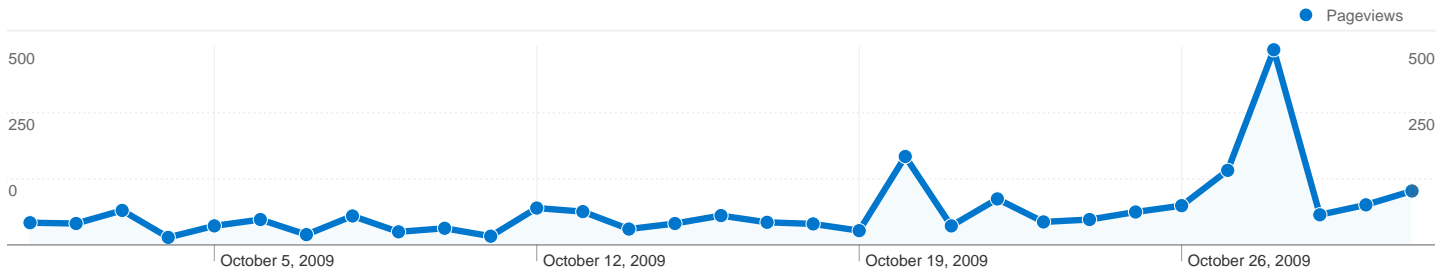

258 people visited this site

492 Visits

258 Absolute Unique Visitors

2,699 Pageviews

5.49 Average Pageviews

00:04:58 Time on Site

20.53% Bounce Rate

36.79% New Visits

492 visits came from 7 countries/territories

Site Usage

Visits 492 % of Site Total: 100.00%	Pages/Visit 5.49 Site Avg: 5.49 (0.00%)	Avg. Time on Site 00:04:58 Site Avg: 00:04:58 (0.00%)	% New Visits 36.79% Site Avg: 36.79% (0.00%)	Bounce Rate 20.53% Site Avg: 20.53% (0.00%)	
Country/Territory	Visits	Pages/Visit	Avg. Time on Site	% New Visits	Bounce Rate
United Kingdom	465	5.66	00:05:10	36.77%	18.71%
Germany	8	2.25	00:01:29	0.00%	62.50%
(not set)	7	2.86	00:02:24	57.14%	28.57%
United States	6	3.17	00:00:26	66.67%	50.00%
Australia	4	1.75	00:00:35	0.00%	50.00%
Ireland	1	1.00	00:00:00	100.00%	100.00%
India	1	1.00	00:00:00	100.00%	100.00%
1 - 7 of 7					