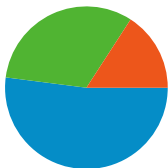

Traffic Sources Overview

- **Search Engines**
  256.00 (52.03%)
- **Direct Traffic**
  158.00 (32.11%)
- **Referring Sites**
  78.00 (15.85%)

Content Overview

Pages	Pageviews	% Pageviews
/	627	23.23%
/index.php	380	14.08%
/galleries.php	287	10.63%
/teams.html	255	9.45%
/galleries.html	228	8.45%