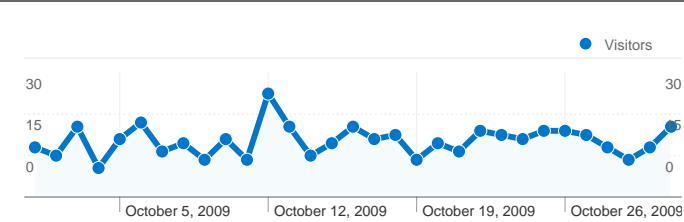

Site Usage

492 Visits

20.53% Bounce Rate

2,699 Pageviews

00:04:58 Avg. Time on Site

5.49 Pages/Visit

36.79% % New Visits

Visitors Overview

258 people visited this site

492 Visits

258 Absolute Unique Visitors

2,699 Pageviews

5.49 Average Pageviews

00:04:58 Time on Site

20.53% Bounce Rate

36.79% New Visits

492 visits came from 7 countries/territories

Site Usage

Visits 492 % of Site Total: 100.00%	Pages/Visit 5.49 Site Avg: 5.49 (0.00%)	Avg. Time on Site 00:04:58 Site Avg: 00:04:58 (0.00%)	% New Visits 36.79% Site Avg: 36.79% (0.00%)	Bounce Rate 20.53% Site Avg: 20.53% (0.00%)	
Country/Territory	Visits	Pages/Visit	Avg. Time on Site	% New Visits	Bounce Rate
United Kingdom	465	5.66	00:05:10	36.77%	18.71%
Germany	8	2.25	00:01:29	0.00%	62.50%
(not set)	7	2.86	00:02:24	57.14%	28.57%
United States	6	3.17	00:00:26	66.67%	50.00%
Australia	4	1.75	00:00:35	0.00%	50.00%
Ireland	1	1.00	00:00:00	100.00%	100.00%
India	1	1.00	00:00:00	100.00%	100.00%
1 - 7 of 7					

Pages on this site were viewed a total of 2,699 times

2,699 Pageviews

1,540 Unique Views

20.53% Bounce Rate

Top Content

Pages	Pageviews	% Pageviews
/	627	23.23%
/index.php	380	14.08%
/galleries.php	287	10.63%
/teams.html	255	9.45%
/galleries.html	228	8.45%