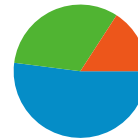

Technical Profile

Browser	Visits	% visits	Connection Speed	Visits	% visits
Internet Explorer	383	77.85%	DSL	290	58.94%
Firefox	78	15.85%	Cable	85	17.28%
Chrome	16	3.25%	Unknown	71	14.43%
Safari	10	2.03%	T1	21	4.27%
NetFront	2	0.41%	Dialup	20	4.07%

Traffic Sources Overview

Comparing to: Site

All traffic sources sent a total of 492 visits

-  32.11% Direct Traffic
-  15.85% Referring Sites
-  52.03% Search Engines

- Search Engines
256.00 (52.03%)
- Direct Traffic
158.00 (32.11%)
- Referring Sites
78.00 (15.85%)